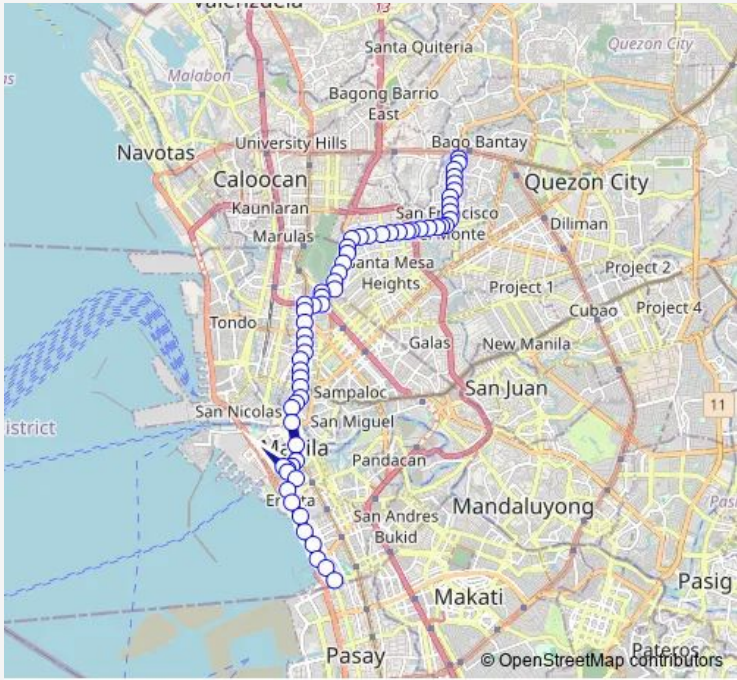

- Roosevelt Avenue / Road B Intersection, Quezon City
- Roosevelt Avenue / Adams Intersection, Quezon City
- Roosevelt Avenue / De Jesus Intersection, Quezon City
- Roosevelt Avenue, Quezon City
- Roosevelt Avenue, Quezon City
- Roosevelt Avenue, Quezon City
- Roosevelt Avenue / Atty. Pal Senador Sr. Intersection, Quezon City
- Roosevelt Avenue / Baler Intersection, Quezon City
- Jehovah's Witness Watchtower Branch Office, Roosevelt Avenue, Quezon City
- Jehovah's Witness Watchtower Branch Office, Roosevelt Avenue, Quezon City
- Del Monte Avenue / Roosevelt Avenue Intersection, Quezon City
- 7/11 Del Monte Avenue, Quezon City
- Del Monte Avenue / Valencia Intersection, Quezon City
- Del Monte Avenue / Malac Intersection, Quezon City
- Del Monte Avenue / Corumi Intersection, Quezon City
- Del Monte Avenue / Don Ramon Intersection, Quezon City
- Del Monte Avenue / Araneta Avenue Intersection, Quezon City

Route schedule

Roosevelt Avenue / Road B Intersection, Quezon City —  
 HP Village Square, Pablo Ocampo Sr., Manila

Monday	00:00
Tuesday	00:00
Wednesday	00:00
Thursday	00:00
Friday	00:00
Saturday	00:00
Sunday	00:00

**Route info**

Direction: Roosevelt Avenue / Road B Intersection, Quezon City

Stops: 62

Trip Duration: 1 hour 10 min

Del Monte Avenue / Sto. Domingo Intersection, Quezon City

Del Monte Avenue / Biak na Bato Intersection, Quezon City