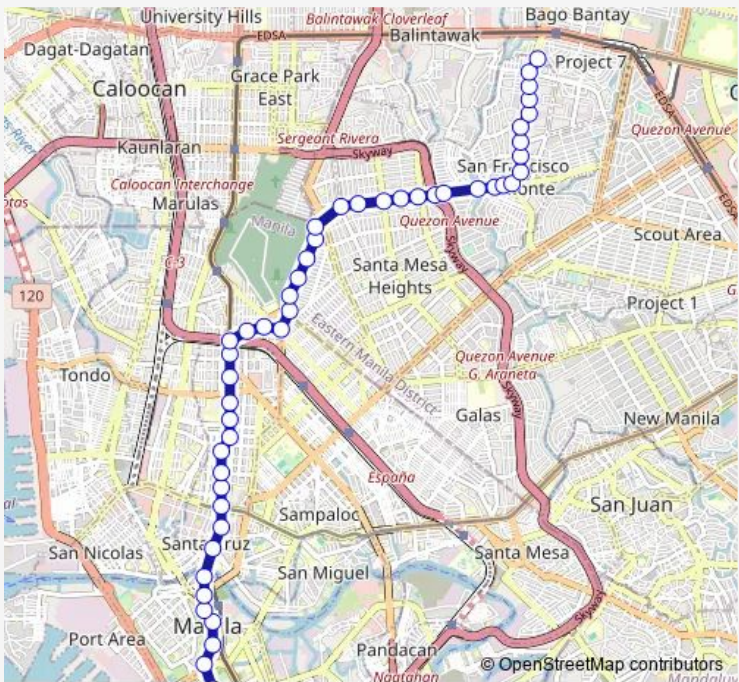

Bus Munoz Market V Cruz Mabini via San Joaquin

[Go to website](#)

Direction
 Maria Y. Orosa St, Manila — Roosevelt Avenue / Adams Intersection, Quezon City
 48 stops
[Open route schedule](#)

- Maria Y. Orosa St, Manila
- Padre Burgos St, Manila
- Padre Burgos / Taft Ave Intersection St, Manila
- Taft Ave, Manila
- Taft Ave, Manila
- Padre Burgos St, Manila
- Mcarthur Bridge , Manila
- Rizal Avenue, Manila
- Rizal Avenue, Manila
- Valariano Fugoso, Manila
- Valariano Fugoso, Manila
- Valariano Fugoso, Manila
- Rizal Avenue, Manila
- Rizal Avenue, Manila
- Jose R. Reyes Memorial Medical Center, Rizal Avenue, Manila
- Department of Health, Razal Avenue, Manila
- Light Rail Transportation 1, Manila
- Light Rail Transportation 1, Manila
- Light Rail Transportation / New Antipolo, Quezon City

Route schedule
 Maria Y. Orosa St, Manila — Roosevelt Avenue / Adams Intersection, Quezon City

Monday	00:00
Tuesday	00:00
Wednesday	00:00
Thursday	00:00
Friday	00:00
Saturday	00:00
Sunday	00:00

Route info
 Direction: Maria Y. Orosa St, Manila
 Stops: 48
 Trip Duration: 0 hour 53 min