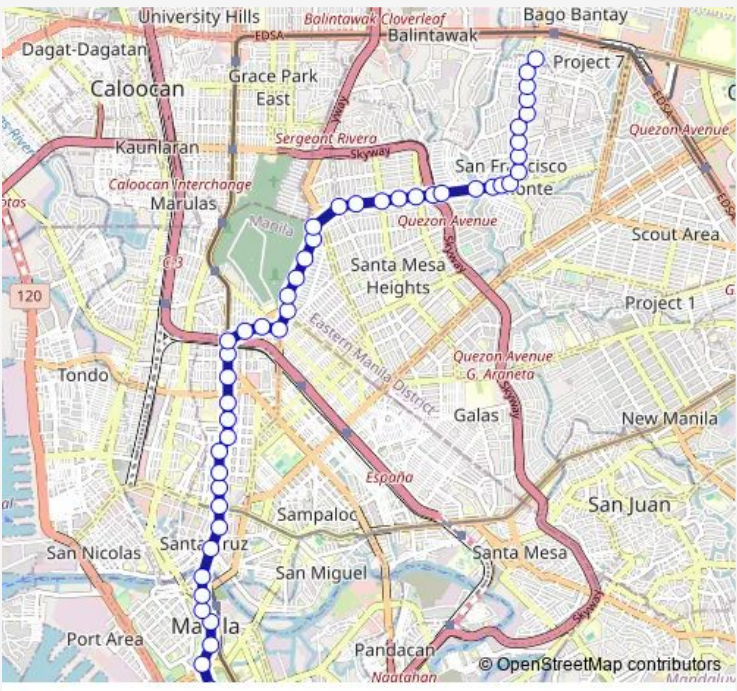

Bus Munoz Market V Cruz Mabini via San Joaquin

[Go to website](#)

Direction
 Maria Y. Orosa St, Manila — Roosevelt Avenue / Adams Intersection, Quezon City
 48 stops
[Open route schedule](#)

- Maria Y. Orosa St, Manila
- Padre Burgos St, Manila
- Padre Burgos / Taft Ave Intersection St, Manila
- Taft Ave, Manila
- Taft Ave, Manila
- Padre Burgos St, Manila
- Mcarthur Bridge , Manila
- Rizal Avenue, Manila
- Rizal Avenue, Manila
- Valariano Fugoso, Manila
- Valariano Fugoso, Manila
- Valariano Fugoso, Manila
- Rizal Avenue, Manila
- Rizal Avenue, Manila
- Jose R. Reyes Memorial Medical Center, Rizal Avenue, Manila
- Department of Health, Razal Avenue, Manila
- Light Rail Transportation 1, Manila
- Light Rail Transportation 1, Manila
- Light Rail Transportation / New Antipolo, Quezon City

Route schedule

Maria Y. Orosa St, Manila — Roosevelt Avenue / Adams Intersection, Quezon City

Monday	00:00
Tuesday	00:00
Wednesday	00:00
Thursday	00:00
Friday	00:00
Saturday	00:00
Sunday	00:00

Route info

Direction: Maria Y. Orosa St, Manila

Stops: 48

Trip Duration: 0 hour 53 min

Munoz Market V Cruz Mabini via San Joaquin **BusMaps**

Ferdinand Blumentritt / Felix Huertas Intersection, Quezon City

Cavitie / Leonor Rivera Intersection, Quezon City