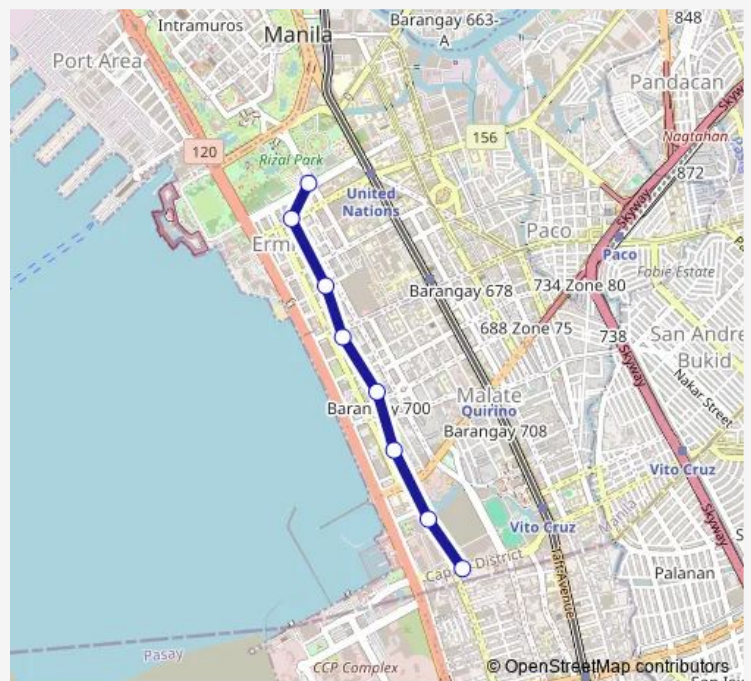

Hospital, A.Mabini, Manila

A.Mabini, Manila

A.Mabini, Manila

A.Mabini, Manila

Sta. Monica / A.Mabini Intersection, Manila

Mayfair Tower, United Nations Ave, Manila

T.M. Kalaw / Maria Y. Orosa St

Route schedule

HP Village Square, Pablo Ocampo Sr., Manila — T.M. Kalaw / Maria Y. Orosa St

Monday	00:00
Tuesday	00:00
Wednesday	00:00
Thursday	00:00
Friday	00:00
Saturday	00:00
Sunday	00:00

Route info

Direction: HP Village Square, Pablo Ocampo Sr., Manila

Stops: 8

Trip Duration: 0 hour 13 min

■ Munoz Market V Cruz Mabini via San Joaquin

Bus time schedules and route maps are available in an offline PDF at busmaps.com. Use the busmaps.com website to see live bus times, train schedule or subway schedule, and step-by-step directions for all public transit in Manila