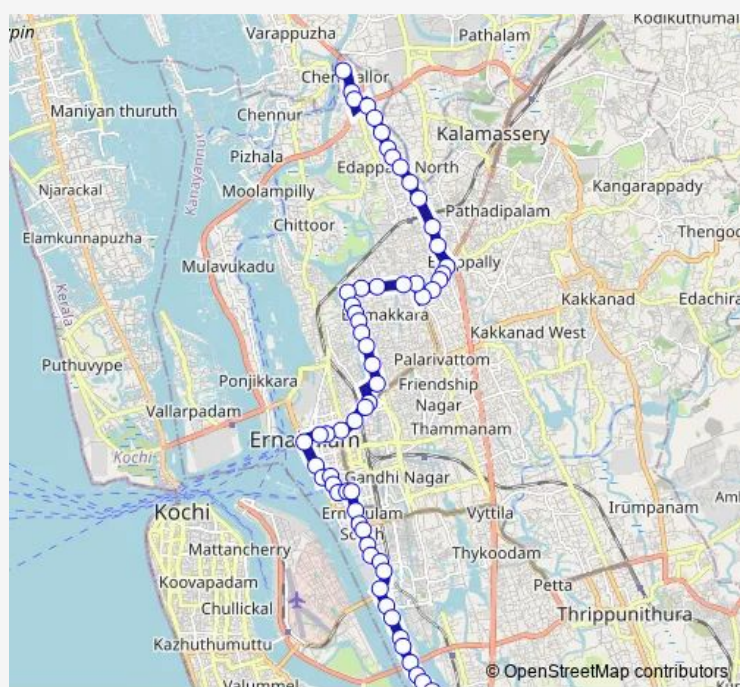

Thursday 06:00

Friday 06:00

Saturday 06:00

Sunday 06:00

Route info

Direction: Cheranelloor

Stops: 60

Trip Duration: 1 hour 5 min

Cheranelloor ↔ Thevara Ferry (via Elamakkara and Menaka)

Padam
Perandoor Junction
Vaayanashaala
Swami Padi
Thannikkal Junction
Thannikkal Temple
Pottakuzhi
Puthiya Road Junction
Kaloor
Manapattyparambu
Town Hall
North Railway Station
Kacheripadi
St Alberts College
Saritha
High Court Junction
Menaka
St Theresas College
Convent Junction
Boat Jetty Junction
Hospital Junction
Maharajas Hostel
Maharajas Ground
Jose Junction
Pallimukku Junction
Medical Trust Hospital
Ravipuram
Cochin Shipyard Main Gate

Sunday 06:00

Route info

Direction: Thevara Ferry

Stops: 56

Trip Duration: 1 hour 4 min

Kaloor

Kaloor

Puthiya Road Junction