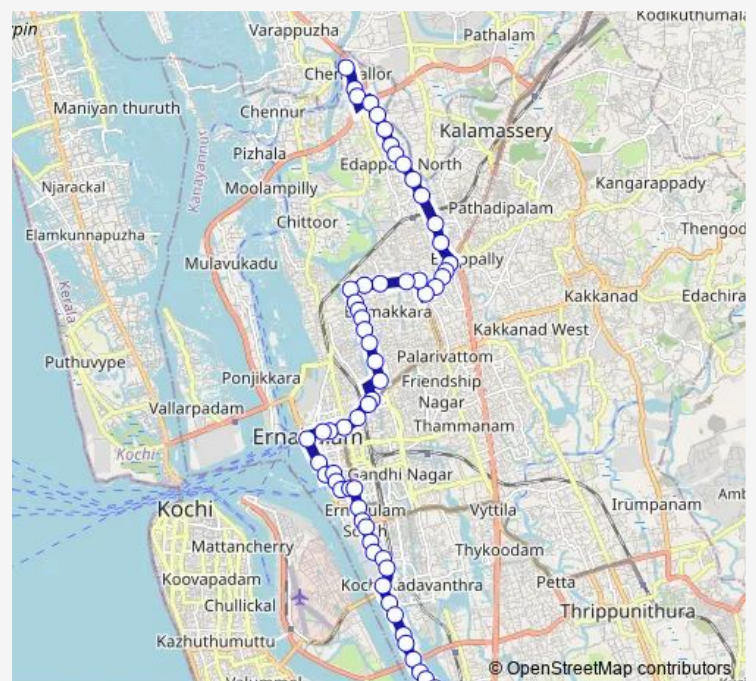

Thursday 06:00

Friday 06:00

Saturday 06:00

Sunday 06:00

Route info

Direction: Cheranelloor

Stops: 60

Trip Duration: 1 hour 5 min

Tuesday 06:00

Wednesday 06:00

Thursday 06:00

Friday 06:00

Saturday 06:00

Sunday 06:00

Route info

Direction: Thevara Ferry