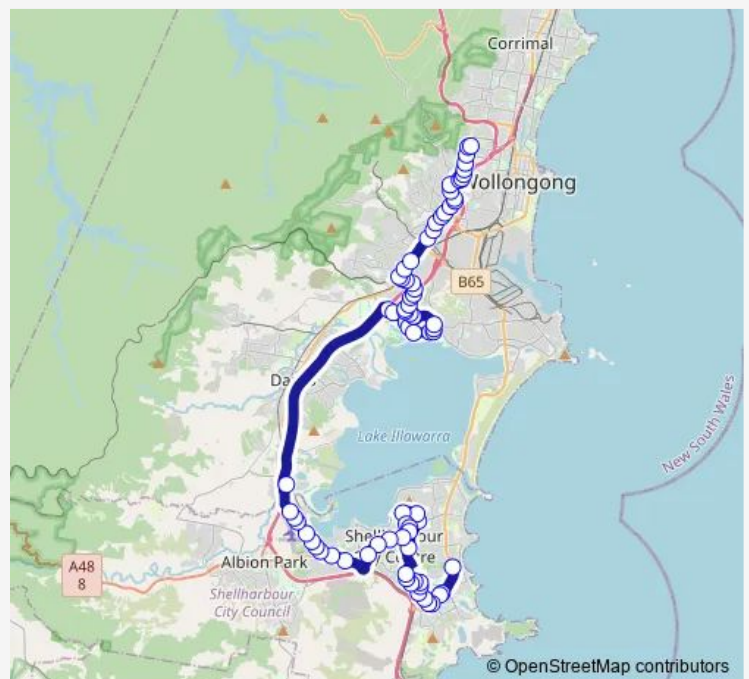

- Amity College, Shellharbour Rd
- Shellharbour Cemetery, Shellharbour Rd
- Shellharbour Bus Depot, Shellharbour Rd
- Shellharbour Rd Before Cove Bvd
- Lakewood Bvd Before Garnett Gr
- Munmorah Cct Opp Jindabyne Rd
- Flinders Preschool Education Centre, Willinga Rd
- Willinga Rd Opp Flinders Primary School
- Berringer Way Before Boragoot Rd
- Baragoot Rd Opp Colville St
- Brunderee Rd After Baragoot Rd
- Brunderee Rd Before Fischer Rd
- Brunderee Rd After Fischer St
- Wattle Rd After Benson Av
- Shellharbour Hospital, Lake Entrance Rd
- Lake Entrance Rd After Madigan Bvd
- Landy Dr At Lake Entrance Rd
- Landy Dr Before Morgan Av
- Madigan Bvd At Roycroft Av
- Madigan Bvd Opp Power Dr

Route schedule

Amity College, Shellharbour Rd — Wollongong Conservatorium Of Music, Murphys Av

Monday	15:25
Tuesday	15:25
Wednesday	15:25
Thursday	15:25
Friday	15:25
Saturday	—
Sunday	—

Route info

Direction: Amity College, Shellharbour Rd

Stops: 77

Trip Duration: 1 hour 17 min

Madigan Bvd At Chapman Av

Entrance Rd Opp Shellharbour Hospital Lake

Stockland Shellharbour, Lake Entrance Rd

New Lake Entrance Rd At Minga Av

Stockland Retail Park, New Lake Entrance Rd

Princes Hwy After Airport Rd

Princes Hwy Before Rosewood St

26 Princes Hwy

Hayward Bay Dr After Wollingurry St

Northcliffe Dr At Nottingham St

Northcliffe Dr At Northumberland St

534 Northcliff Dr

Northcliff Dr Before Bristol St