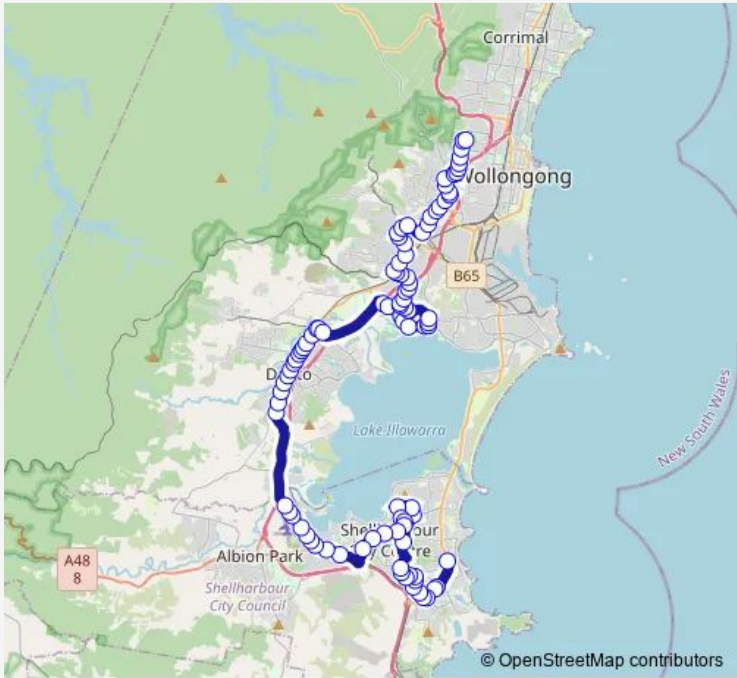

School Bus S235 Robsons Rd af Murphys Ave to Amity College

[Go to website](#)

Direction
 Amity College, Shellharbour Rd — Wollongong Conservatorium Of Music, Murphys Av
 97 stops
[Open route schedule](#)

- Amity College, Shellharbour Rd
- Shellharbour Cemetery, Shellharbour Rd
- Shellharbour Bus Depot, Shellharbour Rd
- Shellharbour Rd Before Cove Bvd
- Lakewood Bvd Before Garnett Gr
- Munmorah Cct Opp Jindabyne Rd
- Flinders Preschool Education Centre, Willinga Rd
- Willinga Rd Opp Flinders Primary School
- Berringer Way Before Boragoot Rd
- Baragoot Rd Opp Colville St
- Brunderee Rd After Baragoot Rd
- Brunderee Rd Before Fischer Rd
- Brunderee Rd After Fischer St
- Wattle Rd After Benson Av
- Shellharbour Hospital, Lake Entrance Rd
- Lake Entrance Rd After Madigan Bvd
- Landy Dr At Lake Entrance Rd
- Landy Dr Before Morgan Av
- Madigan Bvd At Roycroft Av
- Madigan Bvd Opp Power Dr

Route schedule
 Amity College, Shellharbour Rd — Wollongong Conservatorium Of Music, Murphys Av

Monday	15:35
Tuesday	15:35
Wednesday	15:35
Thursday	15:35
Friday	15:35
Saturday	—
Sunday	—

Route info
 Direction: Amity College, Shellharbour Rd
 Stops: 97
 Trip Duration: 1 hour 10 min

Friday 07:50

Saturday —

Sunday —

Route info

Direction: Robsons Rd After Murphys Av

Stops: 88

Trip Duration: 1 hour 10 min

Nolan St Opp RTA Motorcycle Rider Training Centre