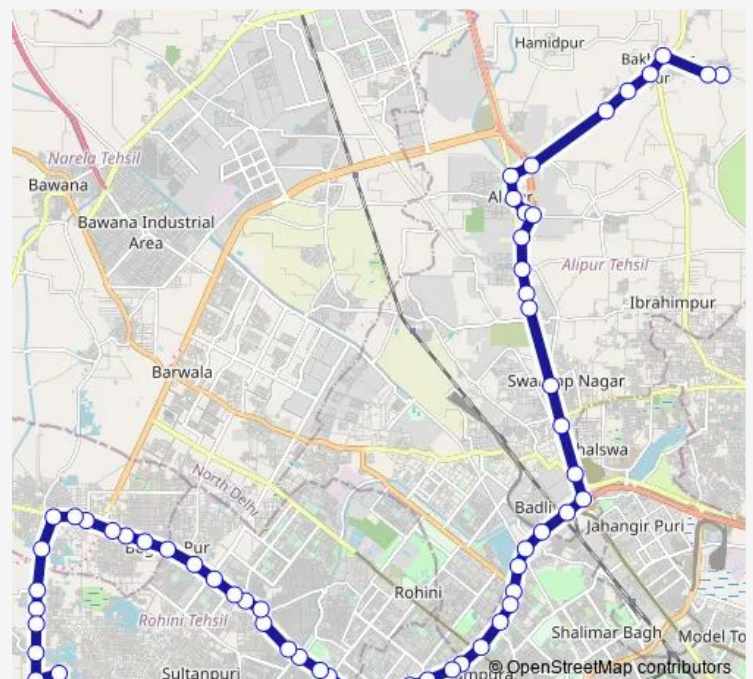

Mukarba Chowk

GTK Bypass / Mukraba Chowk

Badli Crossing

Route schedule

Tiggi Pur Village — Rani Khera Depot 2

Monday 19:16-23:24

Tuesday 19:16-23:24

Wednesday 19:16-23:24

Thursday 19:16-23:24

Friday 19:16-23:24

Saturday 19:16-23:24

Sunday 19:16-23:24

Route info

Direction: Tiggi Pur Village

Stops: 60

Trip Duration: 2 hour 14 min