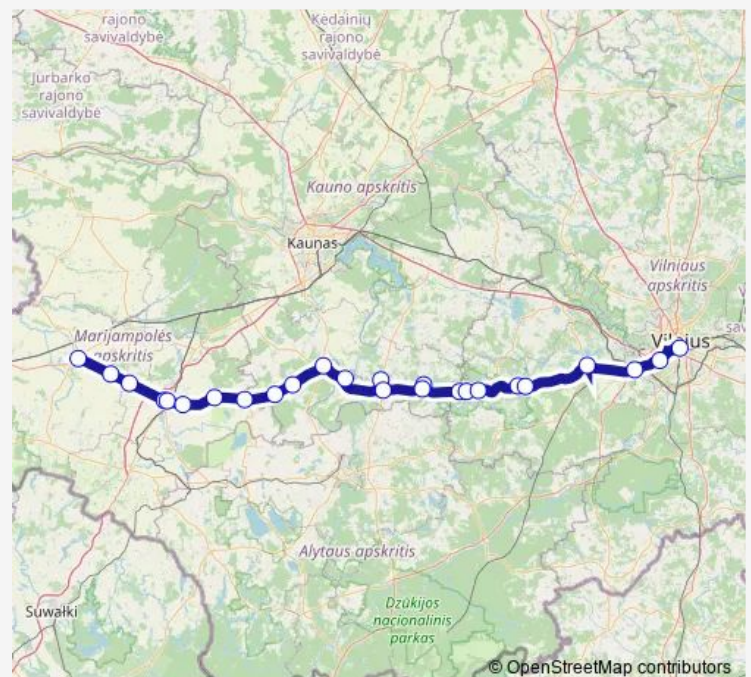

Thursday 07:05-15:55

Friday 07:05-15:55

Saturday 07:05-15:55

Sunday 07:05-15:55

Route info

Direction: Autobusų stotis

Stops: 26

Trip Duration: 3 hour 20 min