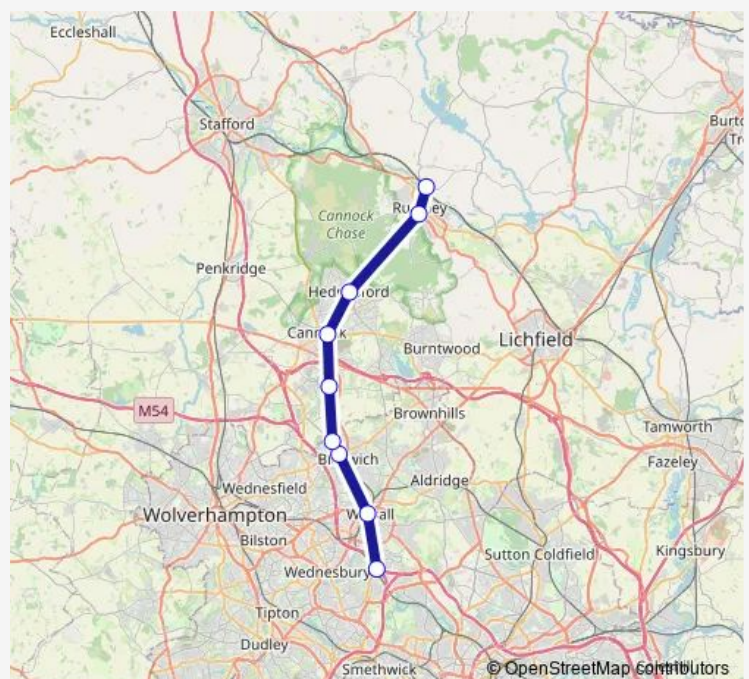

Landywood

Cannock

Hednesford

Rugeley Town

Rugeley Trent Valley

### Route schedule

Tame Bridge Parkway — Rugeley Trent Valley

Monday

—

Tuesday

—

Wednesday

—

### Route info

Direction: Tame Bridge Parkway

Stops: 9

Trip Duration: 1 hour 18 min

**Direction**

Rugeley Trent Valley — Tame Bridge Parkway

9 stops

[Open route schedule](#)

Rugeley Trent Valley

Rugeley Town

Hednesford

Cannock

Landywood

Bloxwich North

Bloxwich

Walsall