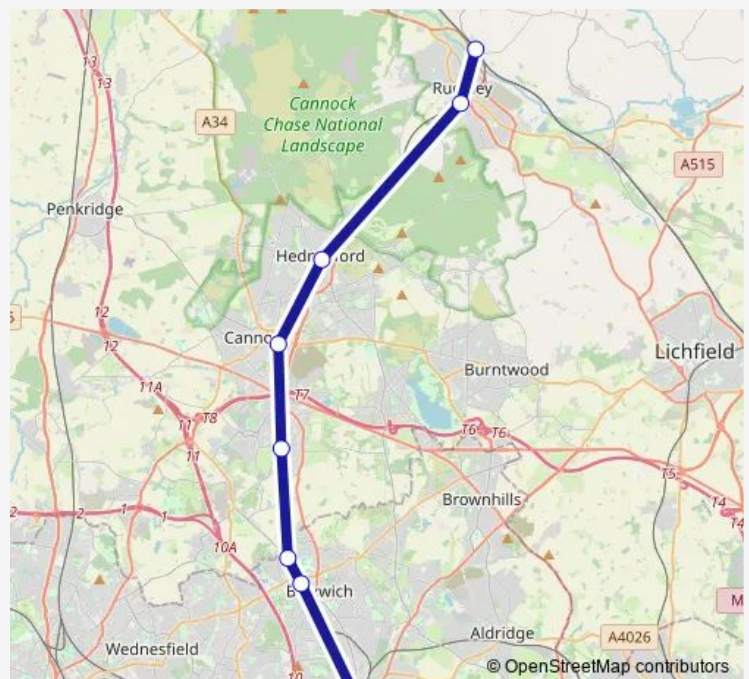

Rail Replacement Bus Service West Midlands Trains Walsall - Rugeley Trent Valley

[Go to website](#)

Direction

Walsall — Rugeley Trent Valley

8 stops

[Open route schedule](#)

- Walsall
- Bloxwich
- Bloxwich North
- Landywood
- Cannock
- Hednesford
- Rugeley Town
- Rugeley Trent Valley

Route schedule

Walsall — Rugeley Trent Valley

Monday	23:59
Tuesday	23:59
Wednesday	23:59
Thursday	23:59
Friday	—
Saturday	—
Sunday	—

Route info

Direction: Walsall

Stops: 8

Trip Duration: 1 hour 2 min

West Midlands Trains Rail Replacement Bus Service time schedules and route maps are available in an offline PDF at busmaps.com. Use the busmaps.com website to see live bus times, train schedule or subway schedule, and step-by-step directions for all public transit in Walsall