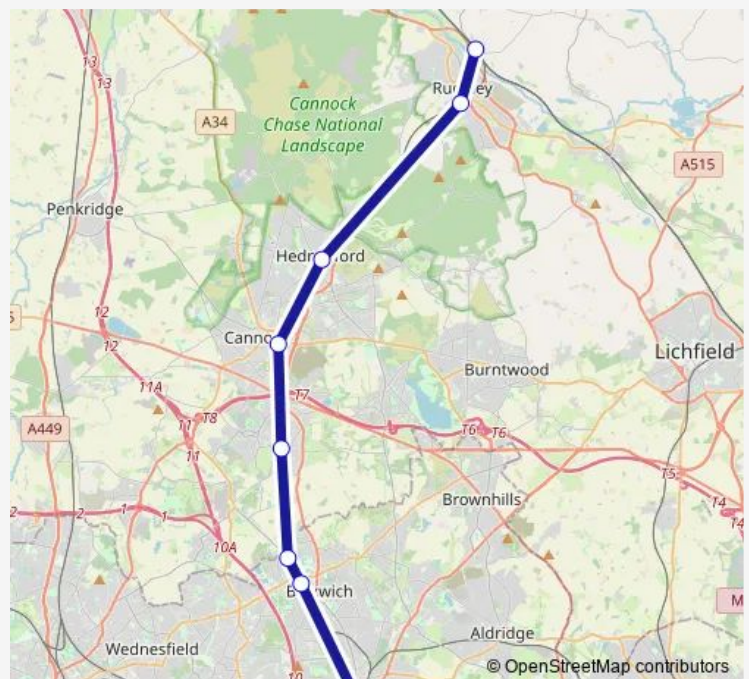

Rail Replacement Bus Service West Midlands Trains Walsall - Rugeley Trent Valley

[Go to website](#)

Direction

Walsall — Rugeley Trent Valley

8 stops

[Open route schedule](#)

- Walsall
- Bloxwich
- Bloxwich North
- Landywood
- Cannock
- Hednesford
- Rugeley Town
- Rugeley Trent Valley

Route schedule

Walsall — Rugeley Trent Valley

Monday	—
Tuesday	23:59
Wednesday	23:59
Thursday	23:59
Friday	—
Saturday	—
Sunday	—

Route info

Direction: Walsall

Stops: 8

Trip Duration: 1 hour 2 min

West Midlands Trains Rail Replacement Bus Service time schedules and route maps are available in an offline PDF at busmaps.com. Use the busmaps.com website to see live bus times, train schedule or subway schedule, and step-by-step directions for all public transit in Walsall