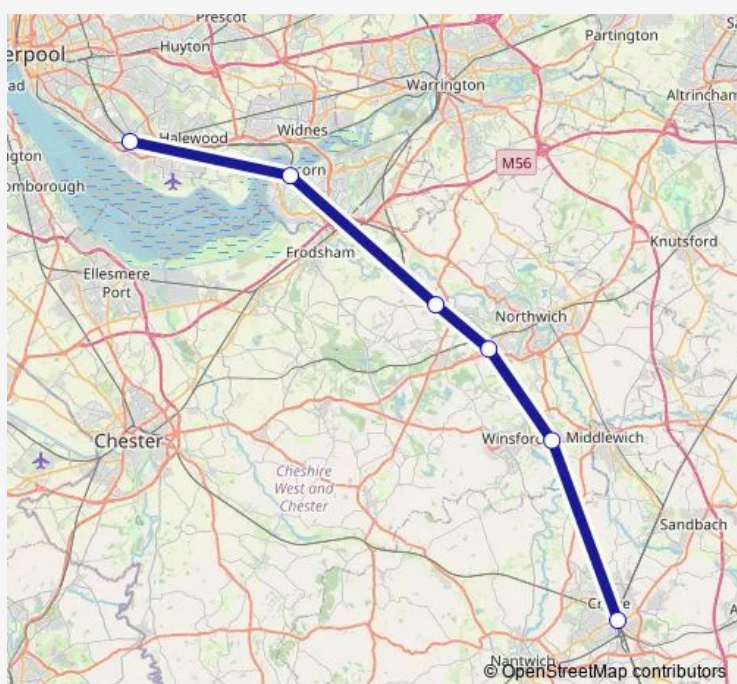

Rail Replacement Bus Service West Midlands Trains Crewe - Liverpool South Parkway

[Go to website](#)

Direction

Liverpool South Parkway — Crewe

6 stops

[Open route schedule](#)

Liverpool South Parkway

Runcorn

Acton Bridge

Hartford

Winsford

Crewe

Route schedule

Liverpool South Parkway — Crewe

| | |
|-----------|-------------|
| Monday | — |
| Tuesday | — |
| Wednesday | 07:01-23:02 |
| Thursday | 07:01-23:02 |
| Friday | — |
| Saturday | — |
| Sunday | — |

Route info

Direction: Liverpool South Parkway

Stops: 6

Trip Duration: 1 hour 39 min

Direction

Crewe — Liverpool South Parkway

6 stops

[Open route schedule](#)

Crewe

Winsford

Hartford

Acton Bridge

Runcorn

Liverpool South Parkway

Route schedule

Crewe — Liverpool South Parkway