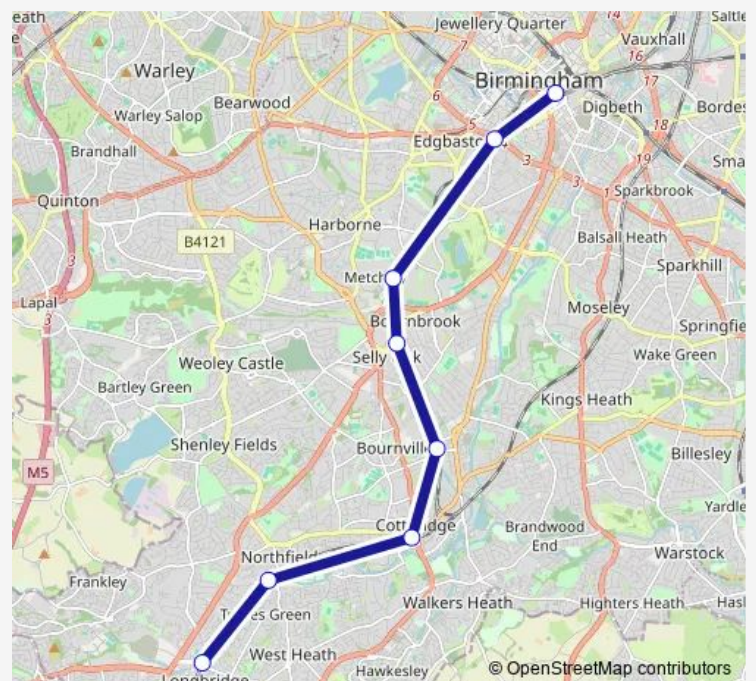

Rail Replacement Bus Service West Midlands Trains Longbridge - Birmingham New Street

[Go to website](#)

Direction

Longbridge — Birmingham New Street

8 stops

[Open route schedule](#)

Longbridge

Northfield

Kings Norton

Bournville

Selly Oak

University (Birmingham)

Five Ways

Birmingham New Street

Route schedule

Longbridge — Birmingham New Street

Friday

—

Saturday

—

Sunday

08:36

Route info

Direction: Longbridge

Stops: 8

Trip Duration: 0 hour 50 min

West Midlands Trains — Longbridge - Birmingham New Street

BusMaps

West Midlands Trains Rail Replacement Bus Service time schedules and route maps are available in an offline PDF at busmaps.com. Use the busmaps.com website to see live bus times, train schedule or subway schedule, and step-by-step directions for all public transit in Birmingham