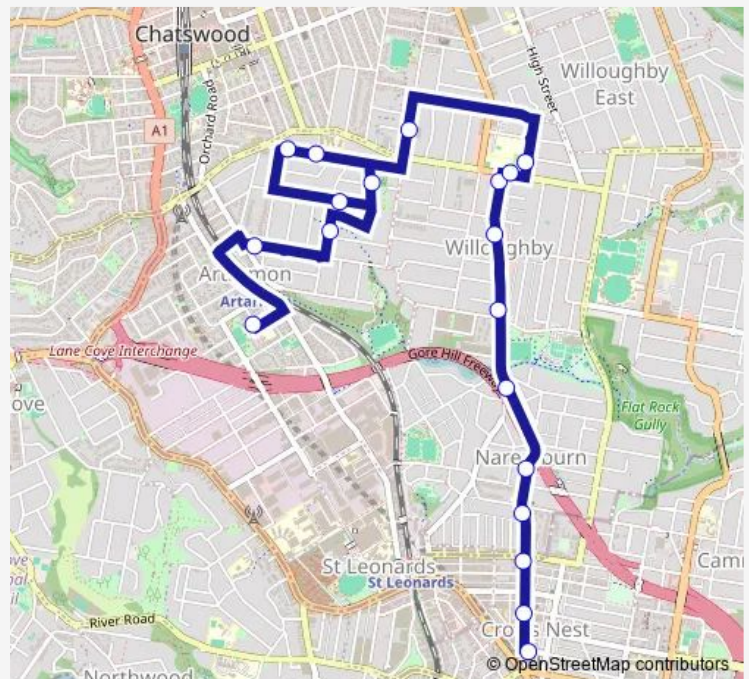

School Bus 761w Elizabeth and Mowbray Rds to Artarmon Public School

Go to website

Direction

Crows Nest, Burlington St, Stand A — Artarmon Public School, Abbott Rd

19 stops

[Open route schedule](#)

- Crows Nest, Burlington St, Stand A
- Willoughby Rd Opp Holtermann St
- Willoughby Rd At Chandos St
- Willoughby Rd Before Dalleys Rd
- Willoughby Rd At Rohan St
- Willoughby Rd Opp Garland Rd
- Willoughby Rd At Armstrong St
- Willoughby Rd At Julian St
- Willoughby Rd Before Mowbray Rd
- Willoughby Girls High School, Mowbray Rd
- Willoughby Girls High School, Keary St, Stand 5
- Sydney St Opp Stephen St
- Godfrey Rd Opp Selwyn St
- Shepherd Rd At Smith St
- Stafford Rd Opp Tindale Rd
- Stafford Rd Opp Stewart St
- Smith St At Onyx Rd
- Artarmon Rd After Tindale Rd
- Artarmon Public School, Abbott Rd

Route schedule

Crows Nest, Burlington St, Stand A — Artarmon Public School, Abbott Rd

Monday	08:14
Tuesday	08:14
Wednesday	08:14
Thursday	08:14
Friday	08:14
Saturday	—
Sunday	—

Route info

Direction: Crows Nest, Burlington St, Stand A

Stops: 19

Trip Duration: 0 hour 30 min

761w — Elizabeth and Mowbray Rds to Artarmon Public School **BusMaps**

761w School Bus time schedules and route maps are available in an offline PDF at busmaps.com. Use the busmaps.com website to see live bus times, train schedule or subway schedule, and step-by-step directions for all public transit in Sydney