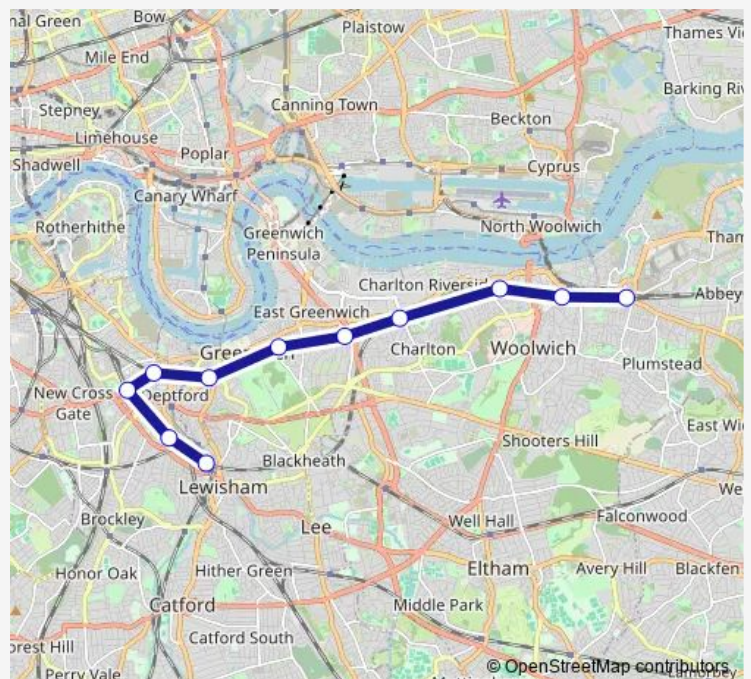

## Rail Replacement Bus Service Se:Lew->Plu SE replacement bus service from LEW to Plu

[Go to website](#)

### Direction

Lewisham — Plumstead

11 stops

[Open route schedule](#)

- Lewisham
- St Johns (London)
- New Cross
- Deptford
- Greenwich
- Maze Hill
- Westcombe Park
- Charlton
- Woolwich Dockyard
- Woolwich Arsenal
- Plumstead

### Route schedule

Lewisham — Plumstead

Monday	06:10-23:10
Tuesday	—
Wednesday	—
Thursday	—
Friday	—
Saturday	—
Sunday	08:10-23:10

### Route info

Direction: Lewisham

Stops: 11

Trip Duration: 0 hour 54 min

Se:Lew->Plu Rail Replacement Bus Service time schedules and route maps are available in an offline PDF at busmaps.com. Use the busmaps.com website to see live bus times, train schedule or subway schedule, and step-by-step directions for all public transit in London