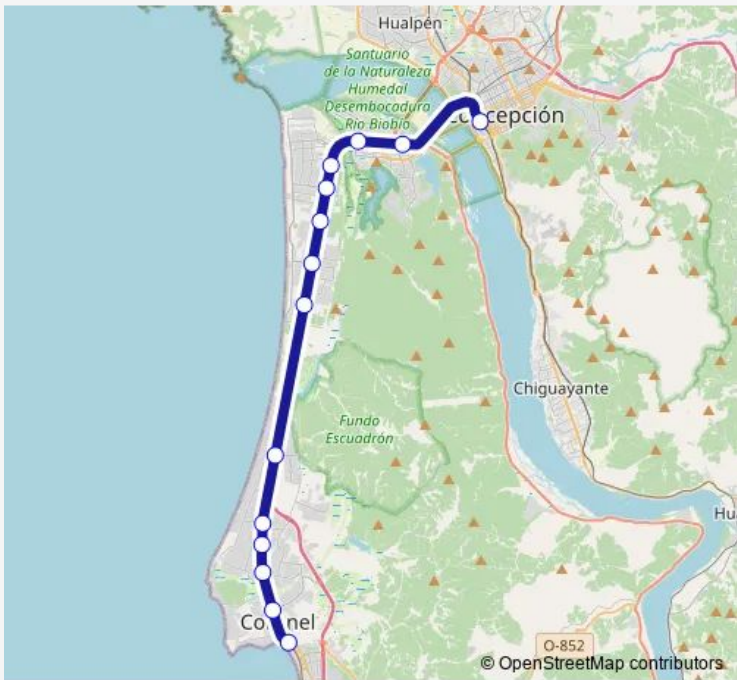

Rail Linea 2 Concepción - Coronel

[Go to website](#)

Direction
 Coronel — Concepción
 14 stops
[Open route schedule](#)

- Coronel
- Laguna Quiñenco
- Cristo Redentor
- Huinca
- Los Canelos
- Hito Galvarino
- Cardenal Raúl Silva Henríquez
- Lomas Coloradas
- El Parque
- Costa Mar
- Alborada
- Diagonal Bio Bio
- Juan Pablo II
- Concepción

Route schedule
 Coronel — Concepción

Monday	06:20-20:50
Tuesday	06:20-20:50
Wednesday	06:20-20:50
Thursday	06:20-20:50
Friday	06:20-20:50
Saturday	16:50-20:50
Sunday	—

Route info
 Direction: Coronel
 Stops: 14
 Trip Duration: 0 hour 45 min

Direction

Concepción — Coronel

14 stops

[Open route schedule](#)

Concepción

Juan Pablo Ii

Diagonal Bio Bio

Alborada

Laguna Quiñenco

Coronel

Route schedule

Concepción — Coronel

Monday	07:00-21:20
Tuesday	07:00-21:20
Wednesday	07:00-21:20
Thursday	07:00-21:20
Friday	07:00-21:20
Saturday	15:30-20:40
Sunday	—

Route info

Direction: Concepción