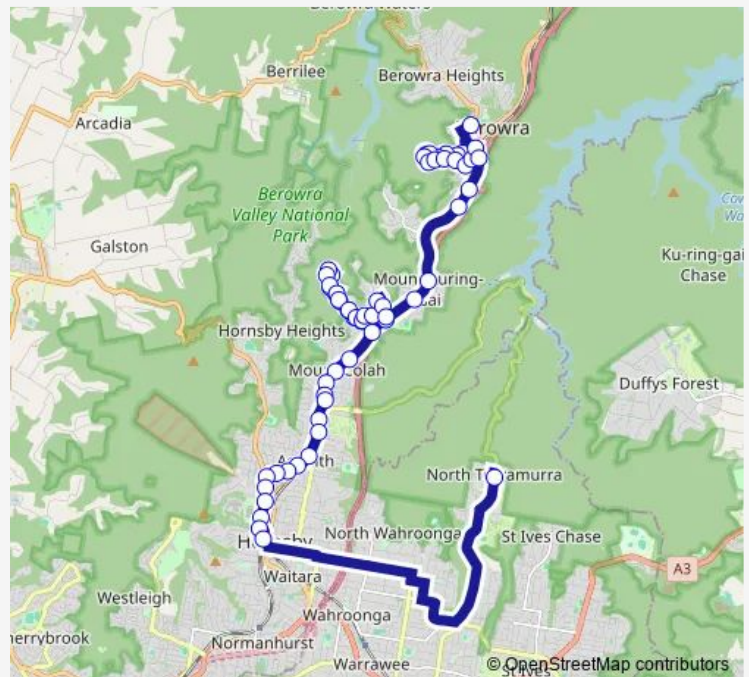

School Bus 8030 Crowley Rd after Berowra Waters Rd, Berowra to Kuringai HS via Mt Colah

[Go to website](#)

Direction

Crowley Rd After Berowra Waters Rd — Ku-ring-gai Creative Arts High School, Bobbin Head Rd

Pacific Hwy Opp 935

Pacific Hwy Opp Foster Way

Pacific Hwy Opp Ledora Water Gardens

Mount Kuring-gai Station, Pacific Hwy

Pacific Hwy Opp Alicia Rd

Pacific Hwy Opp Excelsior Rd

Route schedule

Crowley Rd After Berowra Waters Rd — Ku-ring-gai Creative Arts High School, Bobbin Head Rd

Monday	07:49
Tuesday	07:49
Wednesday	07:49
Thursday	07:49
Friday	—
Saturday	—
Sunday	—

Route info

Direction: Crowley Rd After Berowra Waters Rd

Stops: 59

Trip Duration: 1 hour 6 min

8030 — Crowley Rd after Berowra Waters Rd, Berowra to Kuringai HS via Mt Colah **BusMaps**

Beryl Av Opp Red Cedar Dr

Beryl Av After Stonehaven Rd

Beryl Av Opp Livingstone Pl

Beryl Av At Flinders Pl

Beryl Av At Oxley Dr

Oxley Dr Before Burke Pl

109 Oxley Dr

123 Oxley Dr