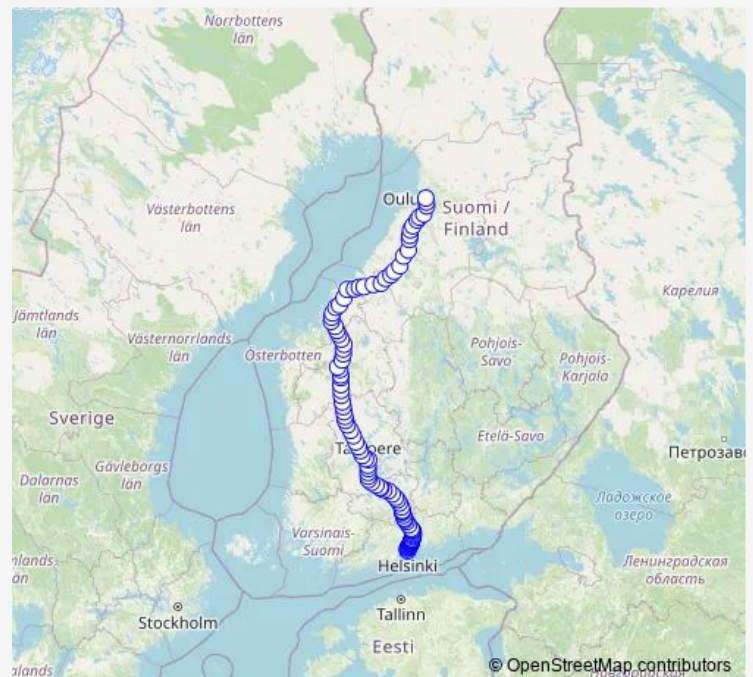

Long Distance Trains IC 51 Helsinki - Oulu

[Go to website](#)

Direction

Helsinki — Oulu

103 stops

[Open route schedule](#)

Helsinki

Pasila

Käpylä

Oulunkylä

Pukimäki

Malmi

Tapanila

Puistola

Tikkurila

Hiekkaharju

Havukoski

Koivukylä

Rekola

Hanala

Korso

Savio

Kerava

Kytömaa

Ainola

Järvenpää

Saunakallio

Route schedule

Helsinki — Oulu

Monday 16:24

Tuesday 16:24

Wednesday 16:24

Thursday 16:24

Friday 16:24

Saturday 16:24

Sunday 16:24

Route info

Direction: Helsinki

Stops: 103

Trip Duration: 5 hour 51 min

■ IC 51 — Helsinki - Oulu