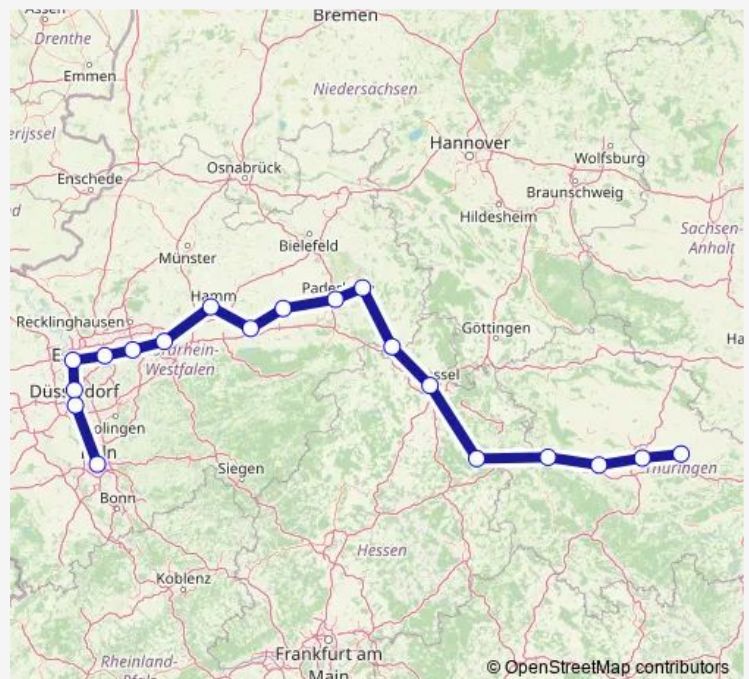

Eisenach Hbf

Gotha

Hauptbahnhof

Weimar

Jena West

Jena-Göschwitz

Stadtroda

Hermsdorf-Klosterlausnitz

Gera Hbf

Route schedule

Kassel-Wilhelmshöhe — Gera Hbf

Monday 06:48

Tuesday 06:48

Wednesday 06:48

Thursday 06:48

Friday 06:48

Saturday 06:48

Sunday —

Route info

Direction: Kassel-Wilhelmshöhe

Stops: 11

Trip Duration: 3 hour 7 min

■ IC 51

Direction

Gera Hbf — Düsseldorf Hbf

21 stops

[Open route schedule](#)

Gera Hbf

Hermsdorf-Klosterlausnitz

Stadtroda

Jena-Göschwitz

Jena West