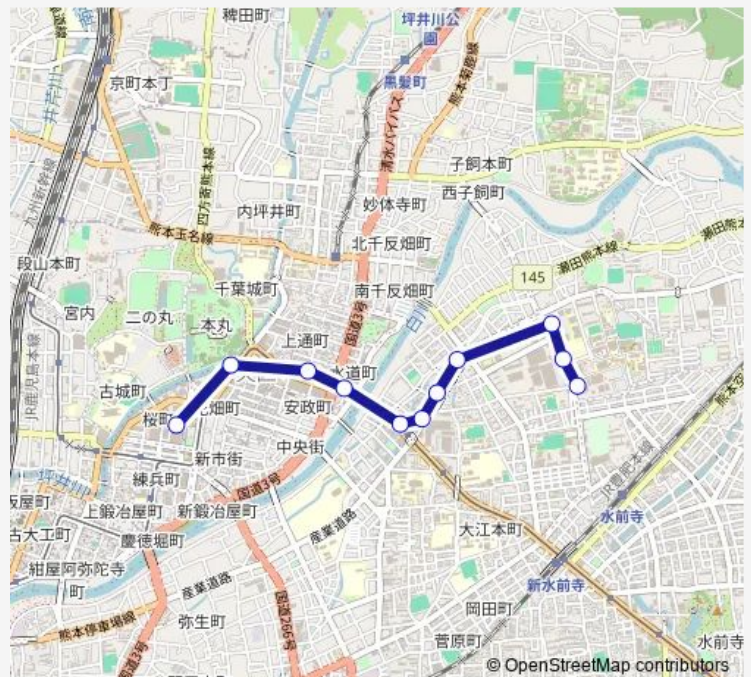

県立劇場前

Route schedule

桜町バスターミナル — 県立劇場前

Monday 11:30-21:10

Tuesday 11:30-21:10

Wednesday 11:30-21:10

Thursday 11:30-21:10

Friday 11:30-21:10

Saturday 11:05-19:40

Sunday 12:50-20:09

Route info

Direction: 桜町バスターミナル

Stops: 11

Trip Duration: 0 hour 16 min

■ G3-1 : 桜町バスターミナル→大江四丁目→県立劇場

Bus time schedules and route maps are available in an offline PDF at busmaps.com. Use the busmaps.com website to see live bus times, train schedule or subway schedule, and step-by-step directions for all public transit in Kumamoto