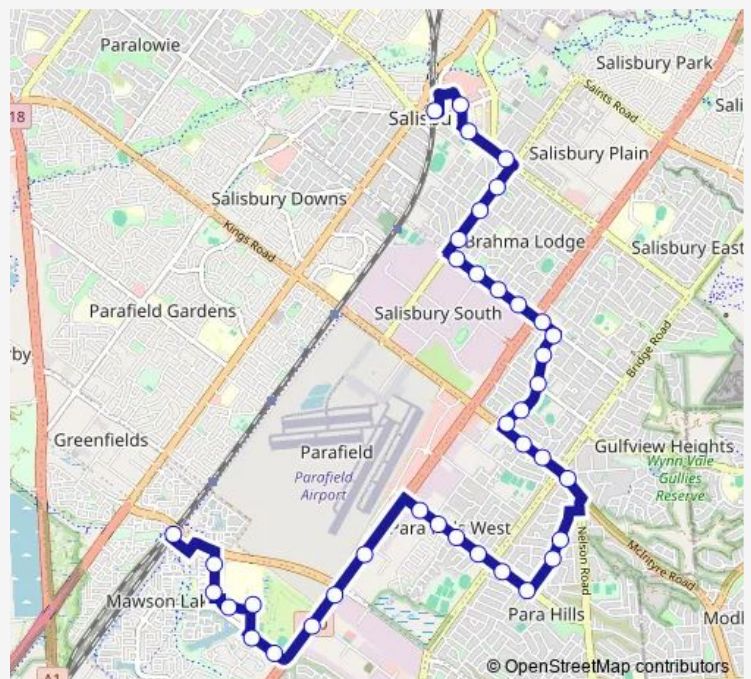

Stop 44C Northbri Ave - East side

Stop 44B Northbri Ave - East side

Stop 44A Northbri Ave - East side

Stop 44 Northbri Ave - East side

Stop 43C McIntyre Rd - North side

Stop 43B McIntyre Rd - North side

Stop 43 McIntyre Rd - North side

Stop 42 Liberman Rd - East side

**Route schedule**

Zone I Salisbury Interchange - East Side — Zone D Mawson Interchange

Monday 09:14-22:00

Tuesday 09:14-22:00

Wednesday 09:14-22:00

Thursday 09:14-22:00

Friday 09:14-22:00

Saturday 18:30-21:30

Sunday 18:30-21:30

**Route info**

Direction: Zone I Salisbury Interchange - East Side

Stops: 38

Trip Duration: 0 hour 30 min

225M — Salisbury Interchange to Mawson Interchange **BusMaps**

Stop 41A Liberman Rd - East side

Stop 41 Kesters Rd - South West side

Stop 40B Kesters Rd - South side

Stop 40A Kesters Rd - South side

Stop 40 Kesters Rd - South side

Stop 39A Kesters Rd - South West side