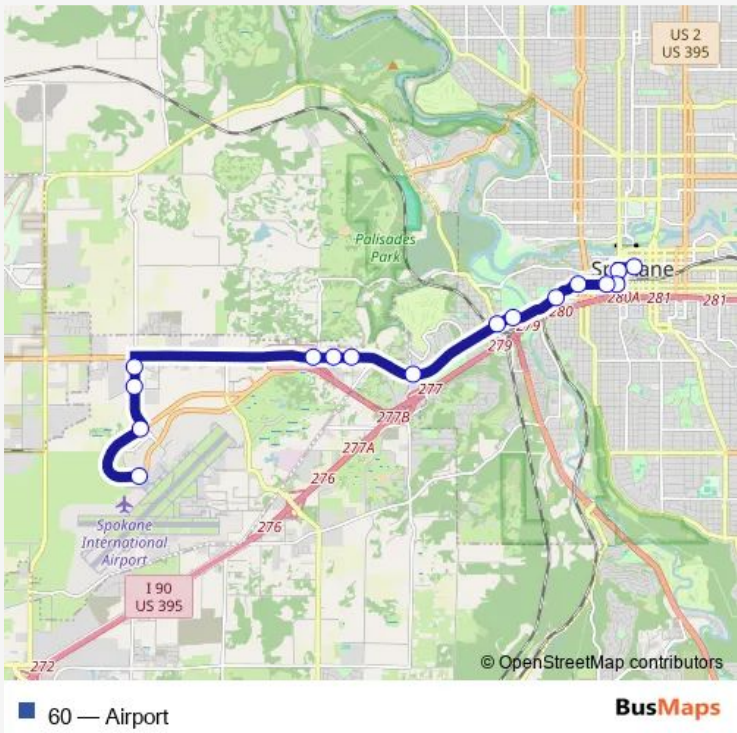

Go to website

Direction
 Spokane International Airport Concourse C — Plaza Bay 2
 19 stops
[Open route schedule](#)

- Spokane International Airport Concourse C
- Spokane International Airport Concourse A
- Flint @ Mcfarlane
- Flint @ Granite
- Flint @ Hilton
- Hwy 2 @ Flint (Triumph)
- Sunset @ Grove
- Sunset @ Windsor
- Sunset @ Lewis
- Sunset @ Rustle
- Sunset @ Government Wy
- Sunset @ Lindeke
- Sunset @ Cannon
- 3rd @ Maple
- 3rd @ Cedar
- 3rd @ Jefferson
- Lincoln @ 2nd
- Lincoln @ Sprague
- Plaza Bay 2

Route schedule
 Spokane International Airport Concourse C — Plaza Bay 2

Monday	06:11-22:19
Tuesday	06:11-22:19
Wednesday	06:11-22:19
Thursday	06:11-22:19
Friday	06:11-22:19
Saturday	22:19
Sunday	—

Route info
 Direction: Spokane International Airport Concourse C
 Stops: 19
 Trip Duration: 0 hour 19 min

Wednesday 06:05-23:05

Thursday 06:05-23:05

Friday 06:05-23:05

Saturday 07:12-23:05

Sunday 08:12-20:12

Route info

Direction: Plaza Bay 12

Stops: 16

Saturday 06:19-21:19

Sunday 08:19-19:19

Route info

Direction: Spokane International Airport Concourse C

Stops: 19

Trip Duration: 0 hour 19 min

60 Bus time schedules and route maps are available in an offline PDF at busmaps.com. Use the busmaps.com website to see live bus times, train schedule or subway schedule, and step-by-step directions for all public transit in Spokane