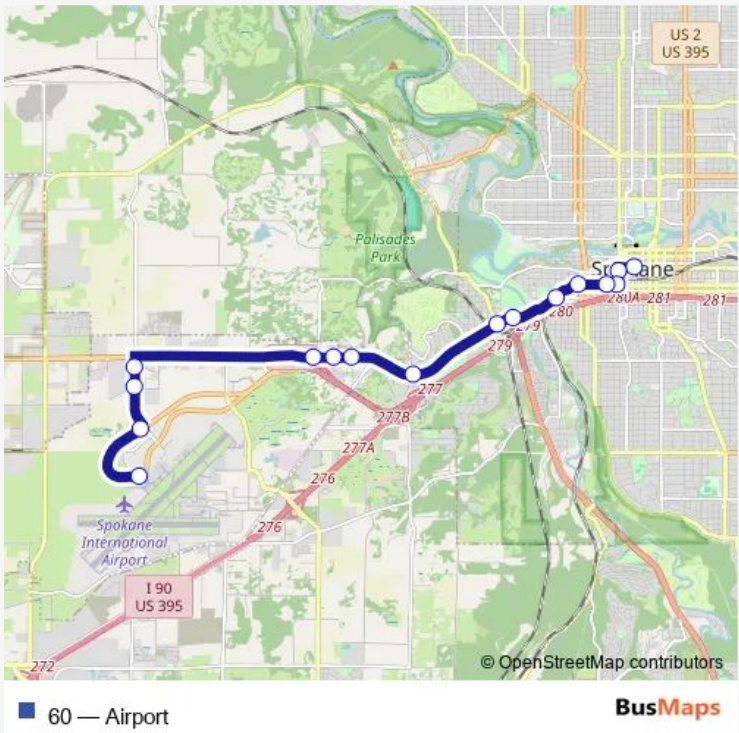

Bus 60 Airport

[Go to website](#)

Direction
 Spokane International Airport Concourse C — Plaza Bay 2
 19 stops
[Open route schedule](#)

- Spokane International Airport Concourse C
- Spokane International Airport Concourse A
- Flint @ Mcfarlane
- Flint @ Granite
- Flint @ Hilton
- Hwy 2 @ Flint (Triumph)
- Sunset @ Grove
- Sunset @ Windsor
- Sunset @ Lewis
- Sunset @ Rustle
- Sunset @ Government Wy
- Sunset @ Lindeke
- Sunset @ Cannon
- 3rd @ Maple
- 3rd @ Cedar
- 3rd @ Jefferson
- Lincoln @ 2nd
- Lincoln @ Sprague
- Plaza Bay 2

Route schedule
 Spokane International Airport Concourse C — Plaza Bay 2

Monday	05:41-22:19
Tuesday	05:41-22:19
Wednesday	05:41-22:19
Thursday	05:41-22:19
Friday	05:41-22:19
Saturday	22:19
Sunday	—

Route info
 Direction: Spokane International Airport Concourse C
 Stops: 19
 Trip Duration: 0 hour 19 min

Direction

Plaza Bay 12 — Spokane International Airport Concourse C

16 stops

[Open route schedule](#)

Plaza Bay 12

Monroe @ 1st

2nd @ Monroe

2nd @ Jefferson

Wednesday 06:05-23:05

Thursday 06:05-23:05

Friday 06:05-23:05

Saturday 07:12-23:05

Sunday 08:12-20:12

Route info

Direction: Plaza Bay 12

Stops: 16