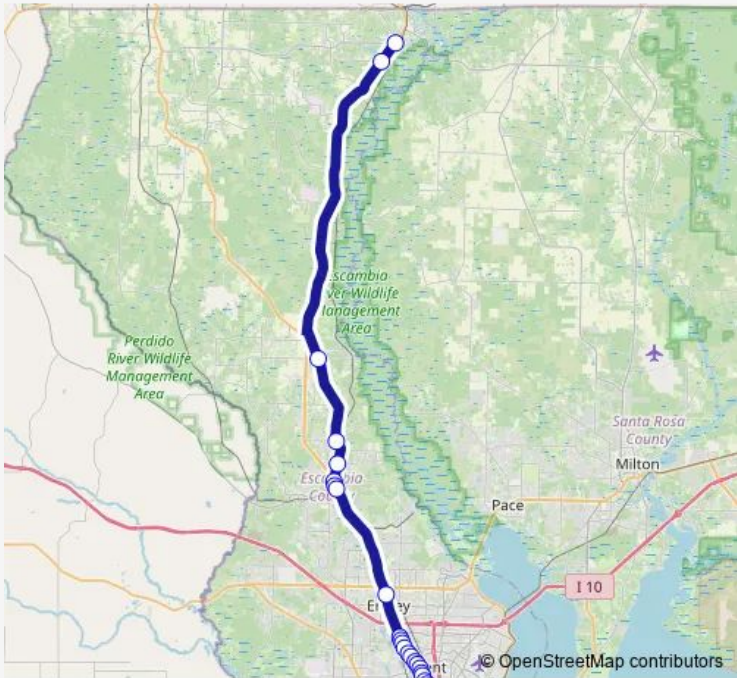

## Bus 60 Century

[Go to website](#)

**Direction**  
 Century Court House — Ecat Transfer Station  
 25 stops  
[Open route schedule](#)

- Century Court House
- Tedder Rd. & Hwy 29 @ Century Fire Department
- Molino Rd & Hwy 95a
- Quintette Rd & Hwy 95a
- Hwy 95A & Williams Ditch Rd.
- Gee Willies Store @ Hwy 95a
- Hwy 29 & Hwy 95a
- Hwy 29 & Muscogee Rd
- Walmart @ Hwy 29
- Pensacola Blvd & Milstead St.
- Pensacola Blvd & Kenmore Rd. (West Side)
- Pensacola Blvd @ Days Inn (S Of W St.)
- South Of Pensacola Blvd. & N. W St.
- South Of Pensacola Blvd. & Marcus Pointe Blvd.
- Pensacola Blvd. & Industrial Blvd.
- Pensacola Blvd & Buick/Gmc/Cadillac
- Pensacola Blvd & Boone Street
- Pensacola Blvd & Yoakum Ct
- N. Old Palafox & Jacquelyn Way
- N. Old Palafox & Virginia Way
- Palafox & Beggs Ln

Route schedule  
 Century Court House — Ecat Transfer Station

Monday	06:15-19:05
Tuesday	06:15-19:05
Wednesday	06:15-19:05
Thursday	06:15-19:05
Friday	06:15-19:05
Saturday	—
Sunday	06:15-18:05

Route info  
 Direction: Century Court House  
 Stops: 25  
 Trip Duration: 1 hour 5 min

## Direction

Ecat Transfer Station — Century Court House

29 stops

[Open route schedule](#)

Ecat Transfer Station

Palafox & Pearl Ave.

N. Palafox St. & Lurton St.

N. Palafox St. & Hickory St.

## Route info

Direction: Ecat Transfer Station

Stops: 29

Trip Duration: 1 hour 5 min

Hwy 95A & Quintette Rd.

Hwy 95A South Of Molino Rd.

Tedder Rd & Hwy 29 Century Fire Department

Century Court House