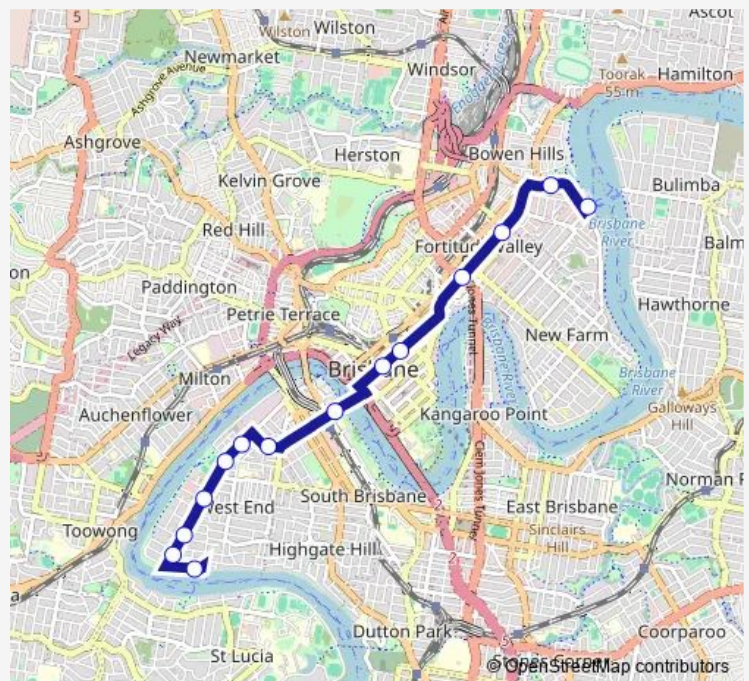

Mollison St near Boundary St, stop 5

Montague Rd at Donkin Street, stop 7

Montague Rd at Davies Park, stop 8

Montague Rd near Victoria St, stop 10

Montague Rd at Raven Street, stop 12

Montague Rd at Cordeaux Street, stop 14

Saturday 00:53-00:38⁺¹

Sunday 00:53-23:23

Route info

Direction: Commercial Rd at Teneriffe Ferry, stop 16

Stops: 14

Trip Duration: 0 hour 28 min

60 — West End - Teneriffe Ferry via City/Valley

Direction

West End Cityglider terminus — Commercial Rd at Teneriffe Ferry, stop 16

14 stops

[Open route schedule](#)

West End Cityglider terminus

Montague Rd at Cordeaux Street, stop 30/14

Montague Rd at Raven Street, stop 12

Monday 05:15-23:25

Tuesday 05:15-23:25

Wednesday 05:15-23:25

Thursday 05:15-23:25

Friday 05:15-23:39

Saturday 05:14-23:33

Sunday 05:24-23:24

Route info