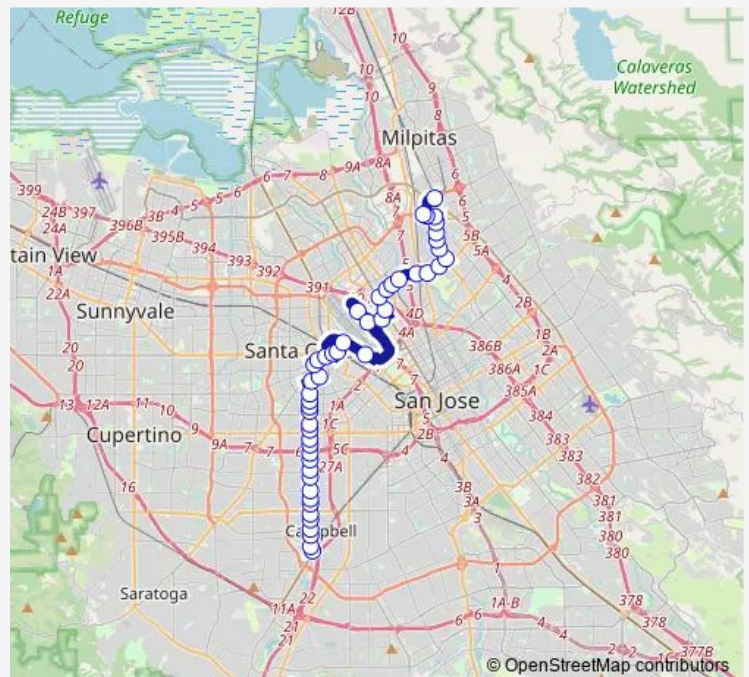

Coleman & Newhall

Coleman & Earthquakes

Coleman & Brokaw

Route schedule

Milpitas Bart (Bay 6) — Winchester Station (Bay 1)

Monday 05:19-23:37

Tuesday 05:19-23:37

Wednesday 05:19-23:37

Thursday 05:19-23:37

Friday 05:19-23:37

Saturday 05:46-23:33

Sunday 05:53-23:25

Route info

Direction: Milpitas Bart (Bay 6)

Stops: 49

Trip Duration: 0 hour 55 min

60 — Milpitas Bart - Winchester Stn via SJC Airport

El Camino & Lafayette

Santa Clara Transit Center (Bay 1)

Benton & El Camino

Benton & Lafayette

Benton & Main

Monroe & Franklin

Market & Monroe

Market & Lincoln

Winchester & Bellomy

Winchester & Newhall

Winchester & Tulip

Winchester & Dolores

Winchester & Pruneridge

Winchester & Worthington

Winchester & Stevens Creek