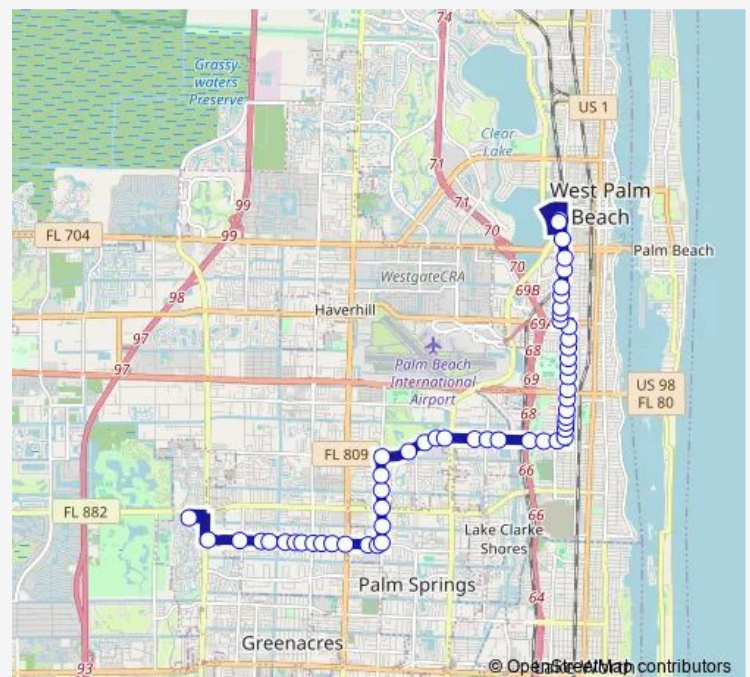

Kirk RD at Happiness St

Summit Blvd at Kirk Rd

Summit Blvd at PBC Library E Ent

Route schedule

River Bridge CTR at Keyes Realtors — WPB ITC at TRI Rail

Monday 06:11-19:10

Tuesday 06:11-19:10

Wednesday 06:11-19:10

Thursday 06:11-19:10

Friday 06:11-19:10

Saturday 07:15-18:15

Sunday —

Route info

Direction: River Bridge CTR at Keyes Realtors

Stops: 53

Trip Duration: 0 hour 40 min

60 — GRN - WPB via Purdy/Parker

Summit Blvd at School Board

Summit Blvd at Post Office

Summit Blvd at Congress Ave

Summit Blvd at Pennsylvania Ave

Summit Blvd at Florida Mango Rd

Summit Blvd at W Patrick Cir

Summit Blvd at Palm BCH Zoo

Summit Blvd at Lenox Rd

Summit Blvd at Parker Ave

Lake AVE at Hansen St

Lake AVE at Mcintosh St

Lake AVE at Lakewood Rd

Lake AVE at Bradley St

Lake AVE at Briggs St