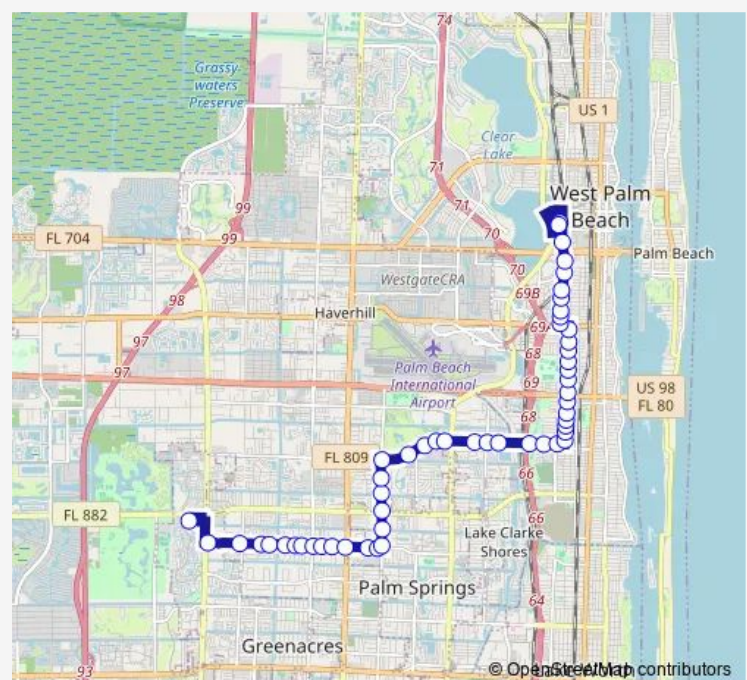

Kirk RD at Happiness St

Summit Blvd at Kirk Rd

Summit Blvd at PBC Library E Ent

Route schedule

River Bridge CTR at Keyes Realtors — WPB ITC at TRI Rail

Monday 06:11-19:10

Tuesday 06:11-19:10

Wednesday 06:11-19:10

Thursday 06:11-19:10

Friday 06:11-19:10

Saturday 07:15-18:15

Sunday —

Route info

Direction: River Bridge CTR at Keyes Realtors

Stops: 53

Trip Duration: 0 hour 44 min

60 — GRN - WPB via Purdy/Parker

Summit Blvd at School Board

Summit Blvd at Post Office

Summit Blvd at Congress Ave

Summit Blvd at Pennsylvania Ave

Summit Blvd at Florida Mango Rd

Summit Blvd at W Patrick Cir

Summit Blvd at Palm BCH Zoo

Summit Blvd at Lenox Rd

Summit Blvd at Parker Ave

Lake AVE at Hansen St

Lake AVE at Mcintosh St

Lake AVE at Lakewood Rd

Lake AVE at Bradley St

Lake AVE at Briggs St