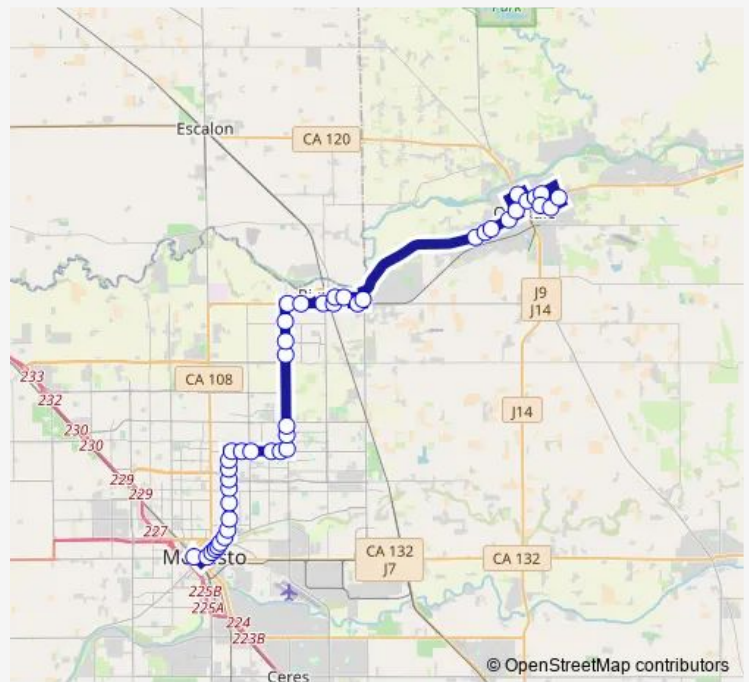

Bus 60 Route 60

[Go to website](#)

Direction
 Modesto Transit Center — S Maag Ave & E F Street
 45 stops
[Open route schedule](#)

- Modesto Transit Center
- G St & 12th St
- G St & 14th St
- G St & 16th St
- G St & 17th St
- Burney St & Laloma Ave
- Scenic Dr & Melrose Ave
- Bodem St & Cedar Ave
- Sunrise Ave & Lucern Ave
- Sunrise Ave & Edison Ave
- Sunrise Ave & Orangeburg Ave
- Sunrise Ave & Granger Ave
- Sunrise Ave & Norwegian Ave
- Sunrise Ave & Charles Ave
- Floyd Ave & Langford Ave
- Floyd Ave & Vicki Ct
- Floyd Ave & Coffee Rd
- Floyd Ave & Counts Ct
- Floyd Ave & Marina Dr
- Oakdale Rd & Floyd Ave
- Oakdale Rd between Floyd & Sylvan

Route schedule

Modesto Transit Center — S Maag Ave & E F Street

Monday	05:00-20:00
Tuesday	05:00-20:00
Wednesday	05:00-20:00
Thursday	05:00-20:00
Friday	05:00-20:00
Saturday	07:00-18:00
Sunday	08:00-17:00

Route info

Direction: Modesto Transit Center

Stops: 45

Trip Duration: 1 hour 0 min

60 — Route 60

Oakdale Rd & Post Office Dr

Oakdale Rd & Freddi Ln

Oakdale Rd & Westgate Rd

Claus Rd & Sierra St

F & Willowood

F & Lee

W F St & S Oak Ave

W F St & Gilbert Ave

1St St & E St

A St & Sierra Ave

6Th St & D St