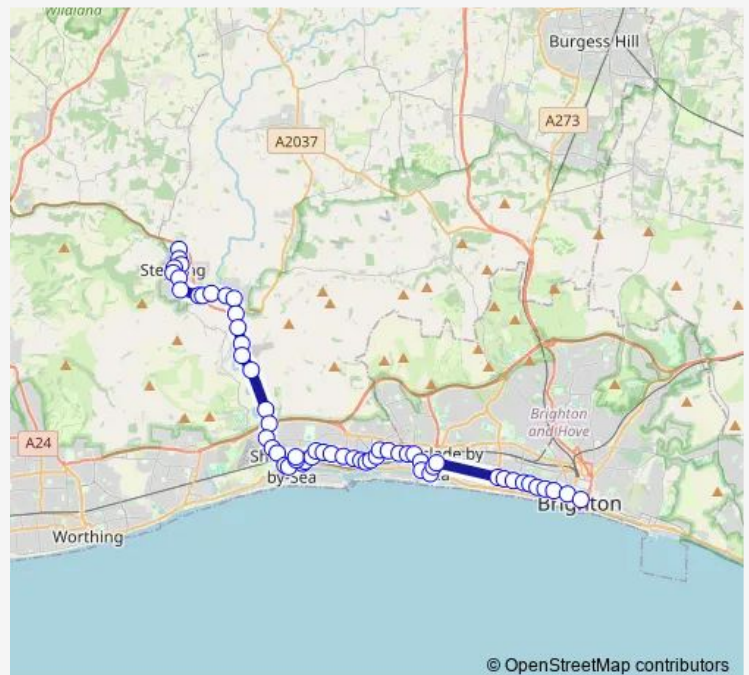

Shoreham Flyover

The Red Lion

North End

Route schedule

Shooting Field — North Street

Monday 08:52

Tuesday 08:52

Wednesday 08:52

Thursday 08:52

Friday 08:52

Saturday —

Sunday —

Route info

Direction: Shooting Field

Stops: 58

Trip Duration: 1 hour 8 min

Swiss Cottage

High Street

Footbridge

Duke of Wellington

Skate Park

Shoreham-by-Sea Station

Shoreham-by-Sea Railway Station

Gordon Road

Community Centre

The Crescent

Eastbrook Primary Academy

Old Barn Way

Fishersgate Station

Shelldale Road

Portslade Health Centre

Wellington Road