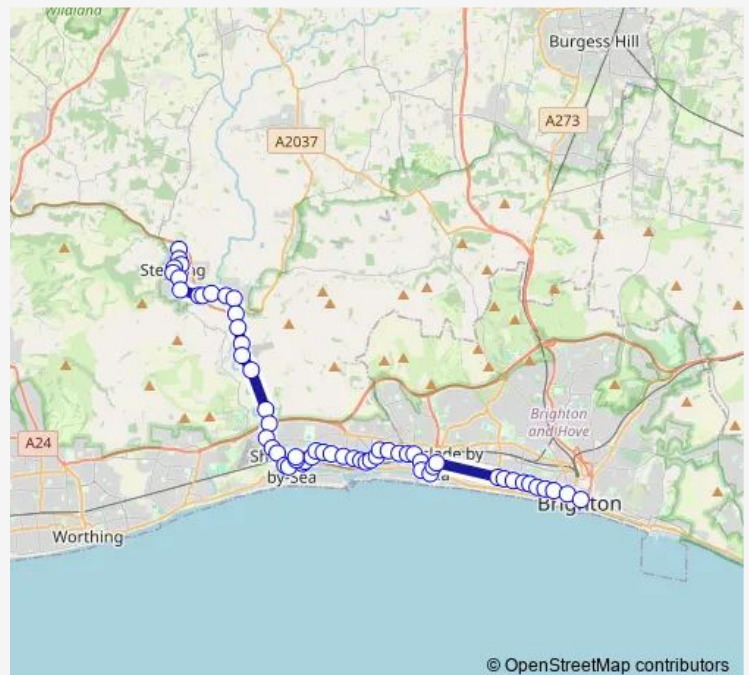

Shoreham Flyover

The Red Lion

North End

Route schedule

Shooting Field — North Street

Monday 08:52

Tuesday 08:52

Wednesday 08:52

Thursday 08:52

Friday 08:52

Saturday —

Sunday —

Route info

Direction: Shooting Field

Stops: 58

Trip Duration: 1 hour 8 min

© OpenStreetMap contributors

■ 60 — Steyning - Shoreham - Portslade - Hove - Brighton **BusMaps**

Swiss Cottage

High Street

Footbridge

Duke of Wellington

Skate Park

Shoreham-by-Sea Station