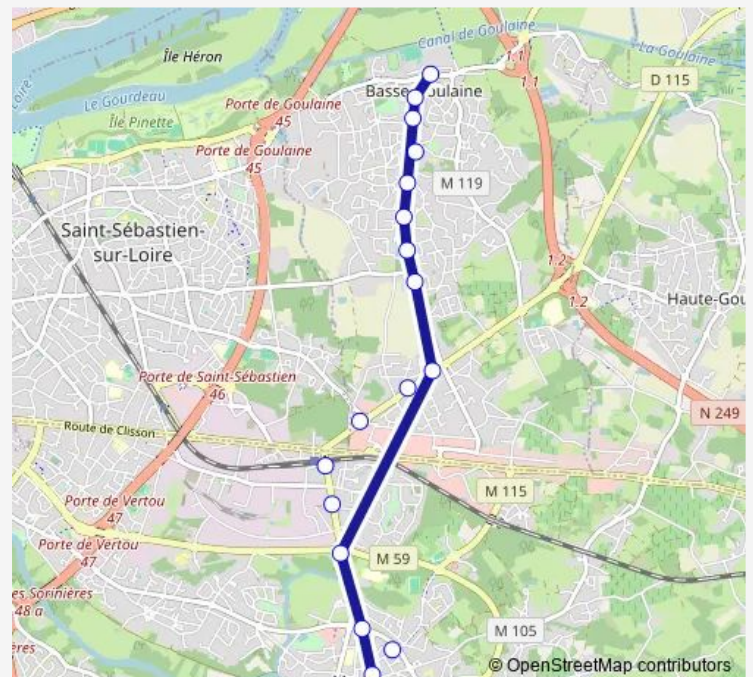

Bus 60 Quintaine - Vertou

[Go to website](#)

Direction

Vertou — Quintaine

18 stops

[Open route schedule](#)

Vertou

Île de France

Route schedule

Vertou — Quintaine

| | |
|-----------|-------------|
| Monday | 06:15-20:45 |
| Tuesday | 06:15-20:45 |
| Wednesday | 06:15-20:45 |
| Thursday | 06:15-20:45 |
| Friday | 06:15-20:45 |
| Saturday | 06:15-20:45 |
| Sunday | — |

Route info

Direction: Vertou

Stops: 18

Trip Duration: 0 hour 14 min

60 — Quintaine - Vertou

Direction

Quintaine — Vertou

17 stops