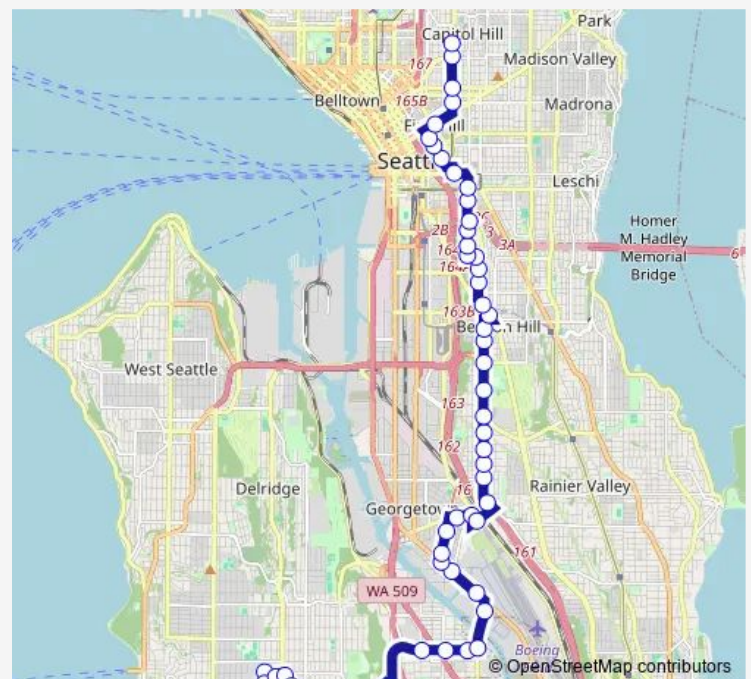

Bus 60

[Go to website](#)

Direction

10th Ave E & E Mercer St — 25th Ave SW & SW Trenton St

53 stops

[Open route schedule](#)

10th Ave E & E Mercer St

Broadway E & E Republican St

14th Ave S & S Massachusetts St

14th Ave S & S Holgate St

14th Ave S & S Hill St

Route schedule

10th Ave E & E Mercer St — 25th Ave SW & SW Trenton St

Monday 06:05-24:00

Tuesday 06:05-24:00

Wednesday —

Thursday 06:05-24:00

Friday 06:05-24:00

Saturday 05:30-24:00

Sunday 05:30-24:00

Route info

Direction: 10th Ave E & E Mercer St

Stops: 53

Trip Duration: 0 hour 56 min

60

Beacon Ave S & S Bayview St

Beacon Ave S & S Lander St

15th Ave S & S Stevens St

15th Ave S & S Hanford St

15th Ave S & S Spokane St

15th Ave S & S Dakota St

15th Ave S & S Nevada St