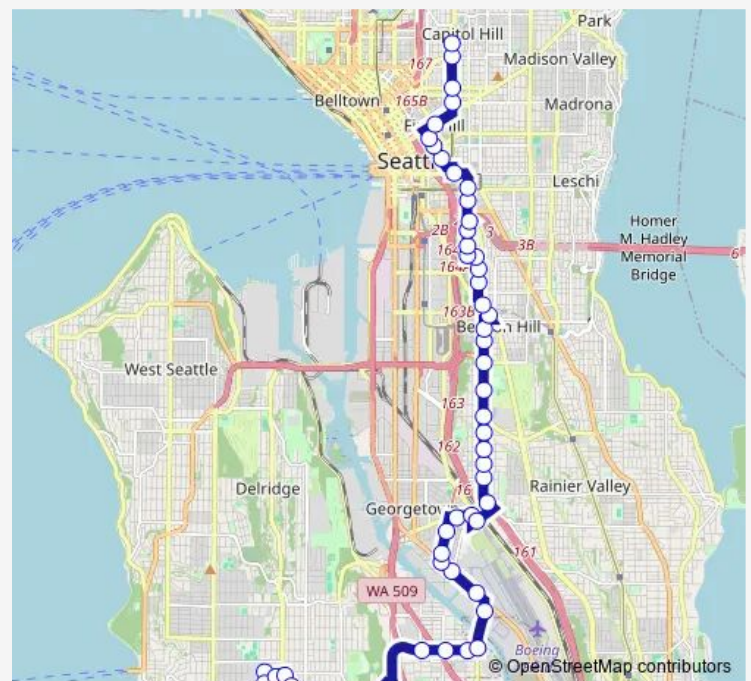

### Direction

10th Ave E & E Mercer St — 25th Ave SW & SW Trenton St

53 stops

[Open route schedule](#)

10th Ave E & E Mercer St

Broadway E & E Republican St

Broadway E & E Thomas St

Broadway & E Denny Way - Bay 4

### Route schedule

10th Ave E & E Mercer St — 25th Ave SW & SW Trenton St

Monday 06:05-24:00

Tuesday 06:05-24:00

Wednesday —

Thursday 06:05-24:00

Friday 06:05-24:00

Saturday 05:30-24:00

### Route info

Direction: 10th Ave E & E Mercer St

Stops: 53

Trip Duration: 1 hour 11 min

Beacon Ave S & S Bayview St

Beacon Ave S & S Lander St

15th Ave S & S Stevens St

15th Ave S & S Hanford St