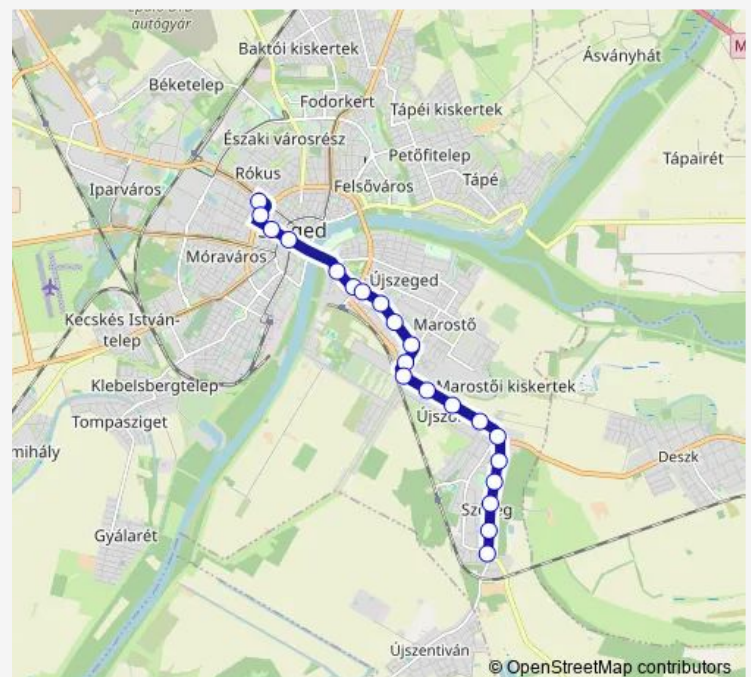

### Route schedule

Mars tér (Szent Rókus tér) — Szőreg, malom

Monday 04:30-22:35

Tuesday 04:30-22:35

Wednesday 04:30-22:35

Thursday 04:30-22:35

Friday 04:30-22:35

Saturday 05:20-22:20

### Route info

Direction: Mars tér (Szent Rókus tér)

Stops: 21

Trip Duration: 0 hour 22 min

60 — Mars tér / Szőreg

## Route schedule

Szőreg, malom — Mars tér (Szent Rókus tér)

Monday 04:40-22:35

Tuesday 04:40-22:35

Wednesday 04:40-22:35

Thursday 04:40-22:35

Friday 04:40-22:35

Saturday 04:15-22:15

## Route info

Direction: Szőreg, malom

Stops: 20

Trip Duration: 0 hour 24 min

60 Bus time schedules and route maps are available in an offline PDF at [busmaps.com](https://busmaps.com). Use the [busmaps.com](https://busmaps.com) website to see live bus times, train schedule or subway schedule, and step-by-step directions for all public transit in Szeged