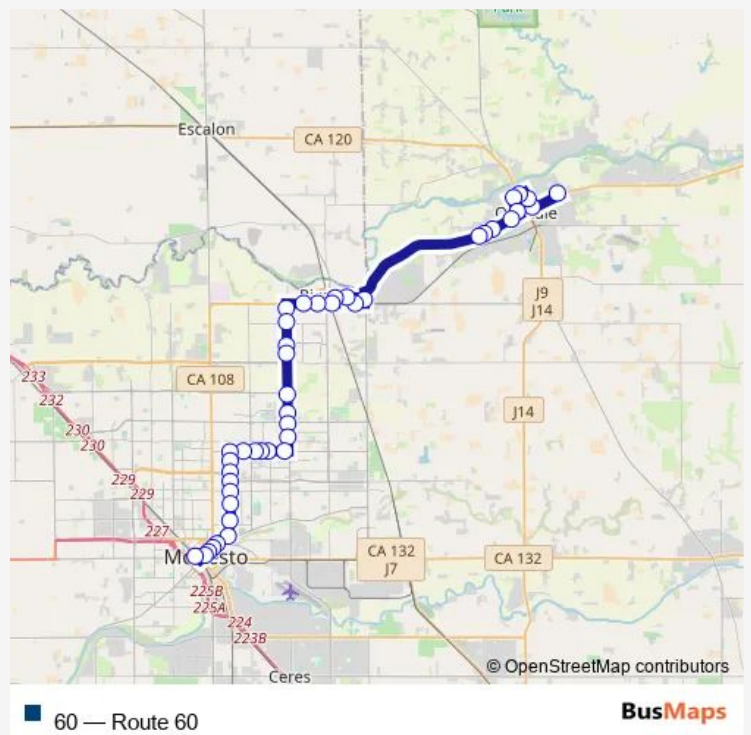

## Bus 60 Route 60

[Go to website](#)

**Direction**  
 Maag Rd & F St — Bay D - Modesto Transit Center - exit on

43 stops

[Open route schedule](#)

- Maag Rd & F St
- Fairgrounds Broadway Gate
- 6th St & C St
- A St & Old Stockton Rd
- A St & 3rd St
- 1st St & Poplar St
- W F St & Laurel Ave
- W F St & N Oak Ave
- W F St & Lee Ave
- W F St & Willowood Ave
- Claus Rd & Sierra St
- Patterson Rd & 8th St
- Stanislaus St & 6th St
- 3rd St & Stanislaus St
- Patterson Rd & 1st St
- Patterson Rd & Palmer Ave
- Patterson Rd & Jackson Ave
- Oakdale Rd & Patterson Rd
- Oakdale Rd & Morrill Ln
- Oakdale Rd & Westgate Rd
- Oakdale Rd & Freddi Ln

### Route schedule

Maag Rd & F St — Bay D - Modesto Transit Center - exit on

Monday	05:05-21:05
Tuesday	05:05-21:05
Wednesday	05:05-21:05
Thursday	05:05-21:05
Friday	05:05-21:05
Saturday	08:08-19:05
Sunday	09:03-18:13

### Route info

Direction: Maag Rd & F St

Stops: 43

Trip Duration: 1 hour 2 min

Oakdale Rd & Claratina Ave

Oakdale Rd & Bridgewood Way

Oakdale Rd & Sylvan Ave

Oakdale Rd & La Force Dr

H St & 11th St

Bay D - Modesto Transit Center - exit on