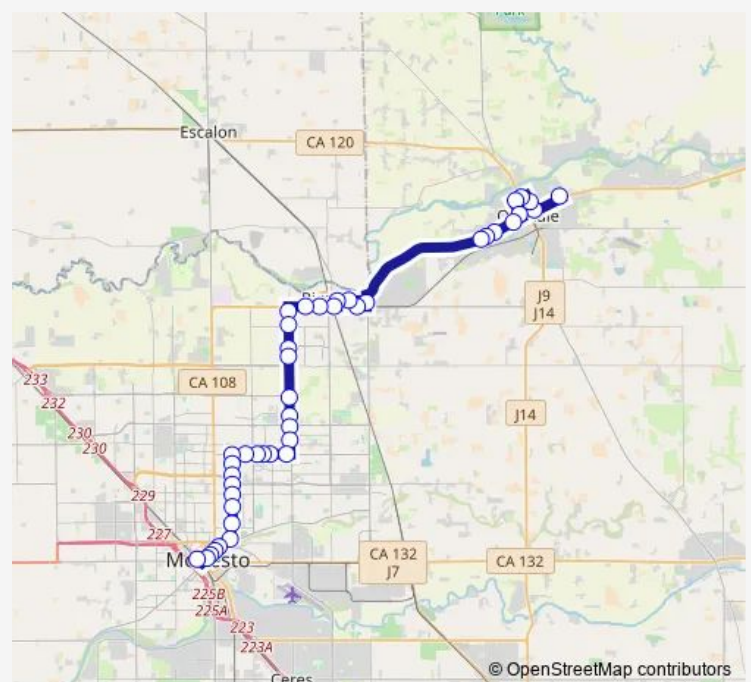

Oakdale Rd & Freddi Ln

### Route schedule

Maag Rd & F St — Bay D - Modesto Transit Center - exit on

Monday 05:05-21:05

Tuesday 05:05-21:05

Wednesday 05:05-21:05

Thursday 05:05-21:05

Friday 05:05-21:05

Saturday 08:08-19:05

### Route info

Direction: Maag Rd & F St

Stops: 43

Trip Duration: 1 hour 0 min

60 — Route 60

Oakdale Rd & Claratina Ave

Oakdale Rd & Bridgewood Way

Oakdale Rd & Sylvan Ave