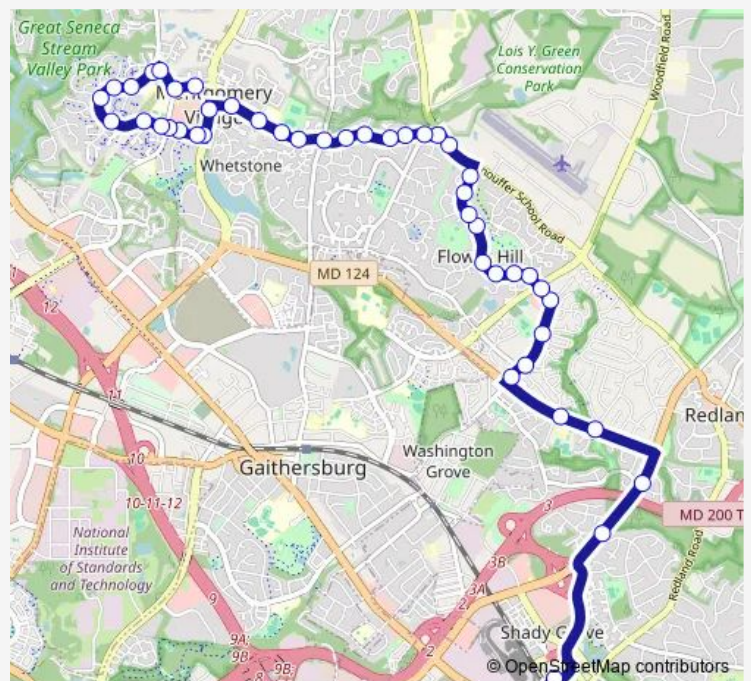

Centerway RD & Thomas Farm Dr

Centerway RD & Brooke Grove Ct

Centerway RD & Rhodes Way

Centerway RD & Whetstone Dr

Centerway RD & Goshen Rd

Route schedule

Stedwick RD & Montgomery Village Ave — Shady Grove Station & BAY D - East

Monday 05:15-09:00

Tuesday 05:15-09:00

Wednesday 05:15-09:00

Thursday 05:15-09:00

Friday 05:15-09:00

Saturday —

Sunday —

Route info

Direction: Stedwick RD & Montgomery Village Ave

Stops: 46

Trip Duration: 0 hour 30 min

60 — 60-Shady Grove-Montgomery Village

Centerway RD & @9100/9178

Centerway RD & Court 4

Centerway RD & Blue Heron Ln

Centerway RD & Marsh Hawk Ln

Saturday —

Sunday —

Route info

Direction: Shady Grove Station & BAY D - East

Stops: 45

Trip Duration: 0 hour 26 min

Centerway RD & Court 1

Centerway RD & Goshen Rd