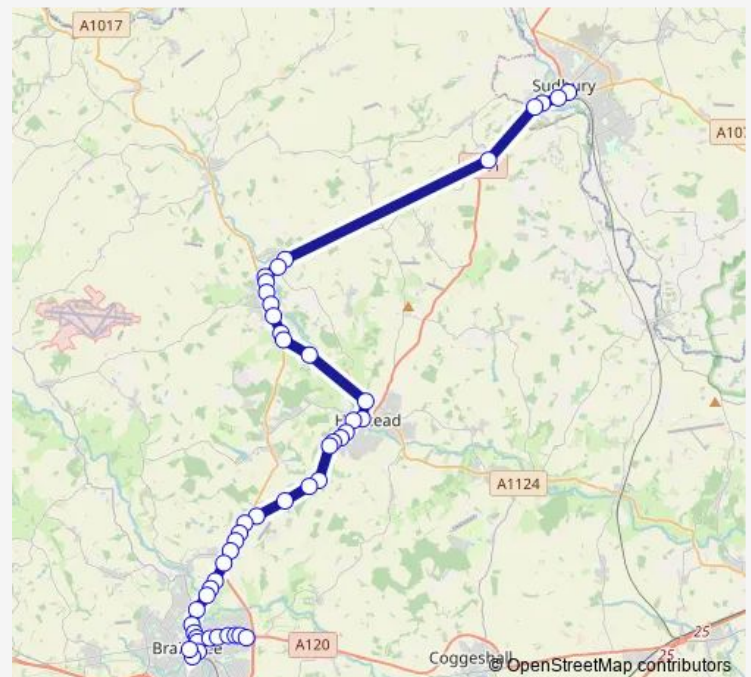

Thursday 15:00

Friday 15:00

Saturday —

Sunday —

Route info

Direction: Bus Station

Stops: 48

Trip Duration: 1 hour 3 min

Wheatley Avenue

Bartram Avenue North

Kings Park Village

Tesco East Store

Direction

Bus Station — Tesco East Store

47 stops

[Open route schedule](#)