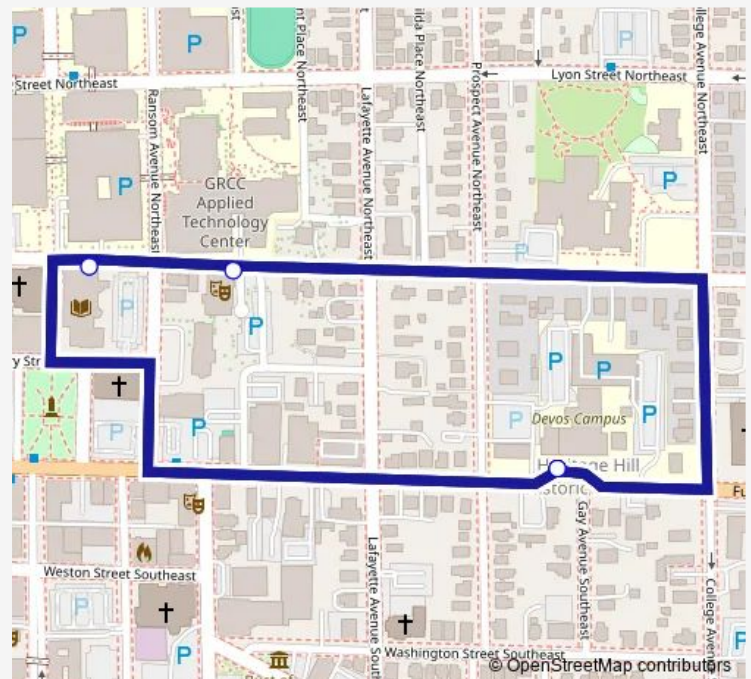

Bus 60 Grcc

[Go to website](#)

Direction

Grcc Sneden Hall — Grcc Sneden Hall

4 stops

[Open route schedule](#)

Grcc Sneden Hall

Fountain/Library (Eb)

Fountain/Ransom (Eb)

Grcc Sneden Hall

Route schedule

Grcc Sneden Hall — Grcc Sneden Hall

Monday 07:00-18:32

Tuesday 07:00-18:32

Wednesday 07:00-18:32

Thursday 07:00-18:32

Friday —

Saturday —

Sunday —

Route info

Direction: Grcc Sneden Hall

Stops: 4

Trip Duration: 0 hour 9 min

60 — Grcc

60 Bus time schedules and route maps are available in an offline PDF at busmaps.com. Use the busmaps.com website to see live bus times, train schedule or subway schedule, and step-by-step directions for all public transit in Grand Rapids