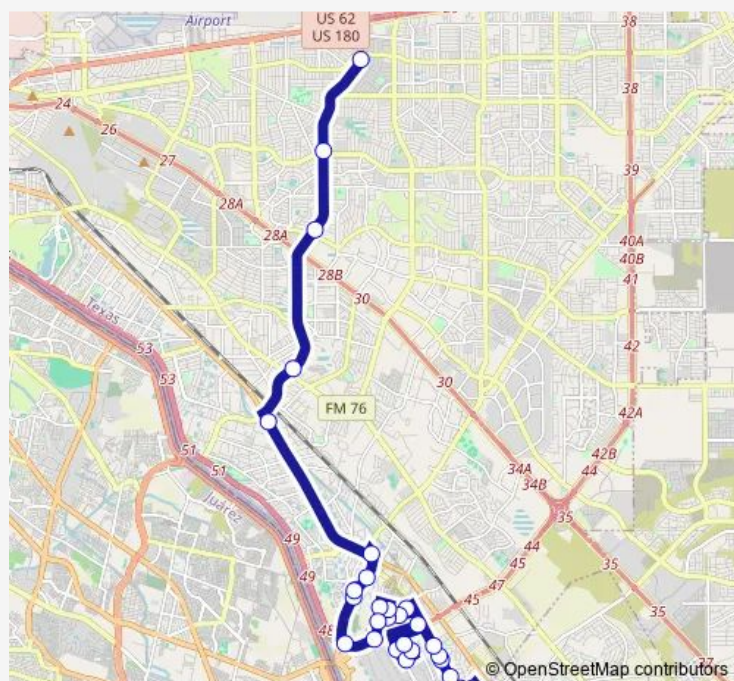

AmericasSouthside

Zaragoza Bridge

ZaragozaSchutz

Route schedule

NevarezStaubach — YarbroughHavenrock

Monday 04:50-20:50

Tuesday 04:50-20:50

Wednesday 04:50-20:50

Thursday 04:50-20:50

Friday 04:50-20:50

Saturday 04:50-19:50

Sunday 07:50-17:50

Route info

Direction: NevarezStaubach

Stops: 29

Trip Duration: 0 hour 58 min

60 — Socorro/Zaragoza Bridge

400 ZaragozaKennedys

301 ZaragozaBegonia

Mission Valley TC Bay A

AlamedaCinecue

430 YarbroughNorth Loop

1212 YarbroughVista Del Sol

2100 YarbroughMontwood

YarbroughHavenrock

Direction

MontanaLorne — NevarezStaubach

19 stops

[Open route schedule](#)

MontanaLorne

3559 YarbroughMontana

YarbroughEdgemere