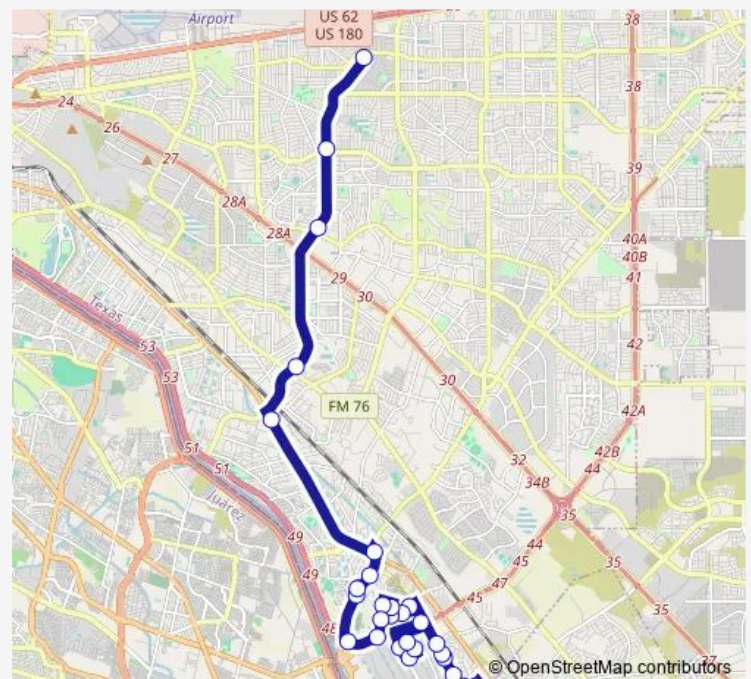

### Route schedule

NevarezStaubach — YarbroughHavenrock

Monday 04:50-20:50

Tuesday 04:50-20:50

Wednesday 04:50-20:50

Thursday 04:50-20:50

Friday 04:50-20:50

Saturday 04:50-19:50

### Route info

Direction: NevarezStaubach

Stops: 29

Trip Duration: 0 hour 58 min

60 — Socorro/Zaragoza Bridge

400 ZaragozaKennedys

301 ZaragozaBegonia

Mission Valley TC Bay A