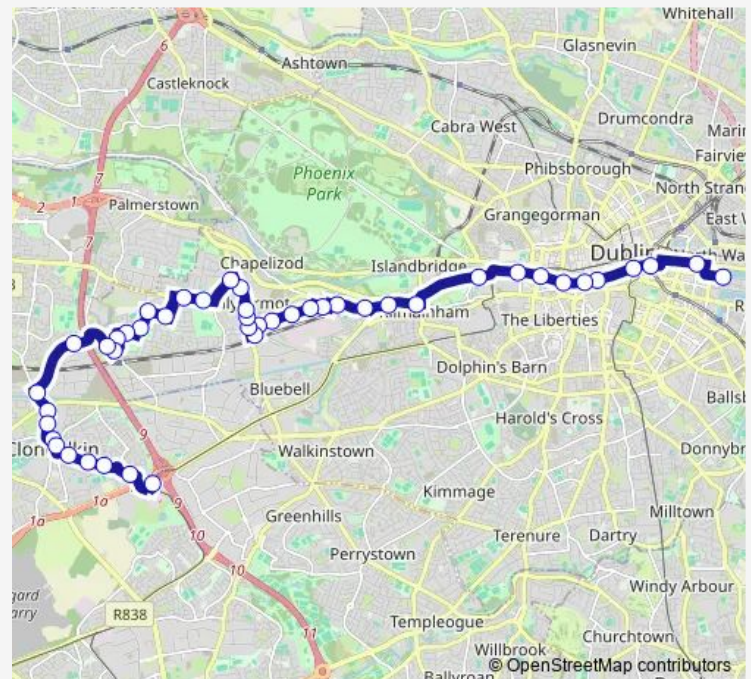

Thursday 05:00-23:00

Friday 05:00-23:00

Saturday 06:00-23:00

Sunday 08:00-23:00

Route info

Direction: Red Cow Luas

Stops: 48

Trip Duration: 1 hour 6 min

Garryowen Road

O'Hogan Road

Landen Road

Lally Road

St Mary's Avenue

Woodfield Place

Memorial Gardens

South Circular Road