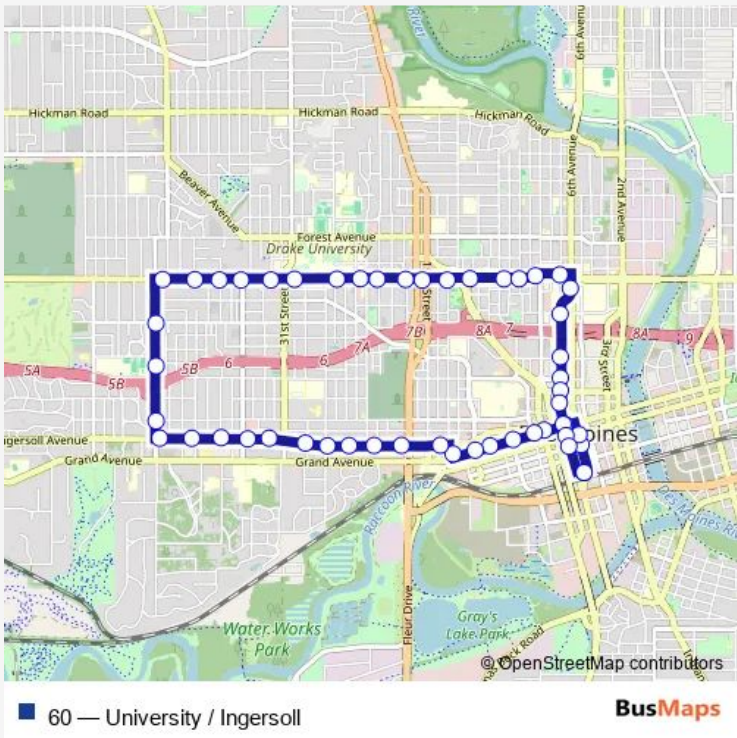

Direction
Platform I — Platform I

51 stops

[Open route schedule](#)

- Platform I
- 6TH AVE / Walnut ST, Dsm
 - 6TH AVE / Locust ST, Dsm
 - Grand AVE / 7TH ST, Dsm
 - Grand AVE / 9TH ST, Dsm
 - Grand AVE / 10th ST, Dsm
 - Grand AVE / 12th ST, Dsm
 - Grand AVE / 14th ST, Dsm
 - Grand AVE / 15th ST, Dsm
 - 17th ST / Grand AVE (FAR-Side), Dsm
 - Ingersoll AVE / 18th ST, Dsm
 - Ingersoll AVE / MLK Pkwy (FAR-Side), Dsm
 - Ingersoll AVE / 23rd ST (FAR-Side), Dsm
 - Ingersoll AVE / #2525, Dsm
 - Ingersoll AVE / 28th ST, Dsm
 - Ingersoll AVE / 29th ST (FAR-Side), Dsm
 - Ingersoll AVE / Crescent DR, Dsm
 - Ingersoll AVE / 35th ST, Dsm
 - Ingersoll AVE / 37th ST, Dsm
 - Ingersoll AVE / 39th ST (FAR-Side), Dsm
 - Ingersoll AVE / 42nd ST, Dsm

Route schedule
Platform I — Platform I

Monday	05:30-22:45
Tuesday	05:30-22:45
Wednesday	05:30-22:45
Thursday	05:30-22:45
Friday	05:30-22:45
Saturday	06:50-21:50
Sunday	07:30-17:30

Route info

Direction: Platform I

Stops: 51

Trip Duration: 0 hour 29 min

42nd ST / Woodland Ave, Dsm

42nd ST / Rollins Ave, Dsm

42nd ST / Kingman Blvd, Dsm

University AVE / 42nd ST (FAR-Side), Dsm

University AVE / 39th ST, Dsm

University AVE / 37th ST, Dsm

University AVE / 35th ST, Dsm

University AVE / 32nd ST, Dsm

University AVE / 31st ST (MID-Block), Dsm

University AVE / 27th ST (FAR-Side), Dsm

University AVE / 25th ST (FAR-Side), Dsm

University AVE / 23rd ST, Dsm