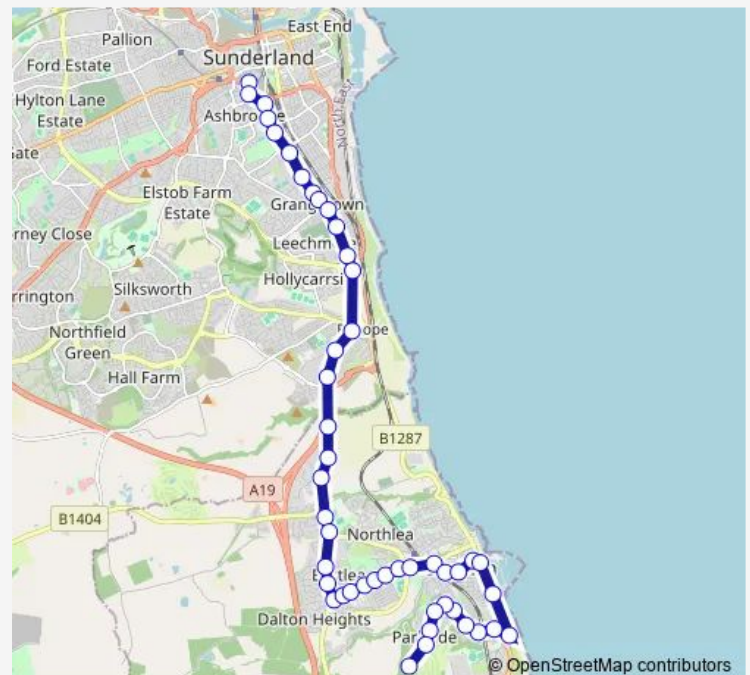

### Route schedule

Heathway — Sunderland Interchange

Monday 04:43-23:03

Tuesday 04:43-23:03

Wednesday 04:43-23:03

Thursday 04:43-23:03

Friday 04:43-23:03

Saturday 04:43-23:03

### Route info

Direction: Heathway

Stops: 45

Trip Duration: 0 hour 33 min

60 — Sunderland - Parkside

Mount Pleasant

Westlea shops

Eastlea Store