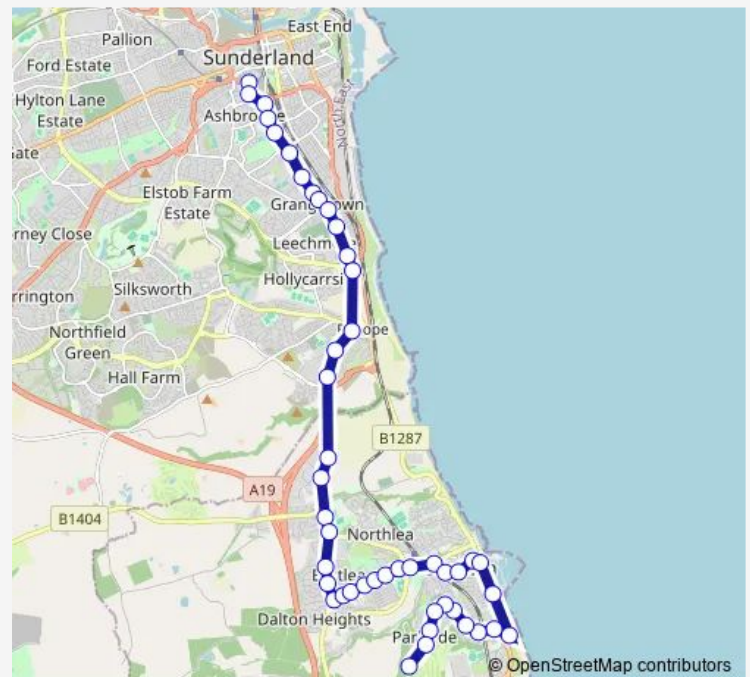

### Route schedule

Heathway — Sunderland Interchange

Monday —

Tuesday —

Wednesday —

Thursday —

Friday —

Saturday 21:03

### Route info

Direction: Heathway

Stops: 45

Trip Duration: 0 hour 32 min

■ 60 — Parkside - Sunderland

Mount Pleasant

Westlea shops

Eastlea Store