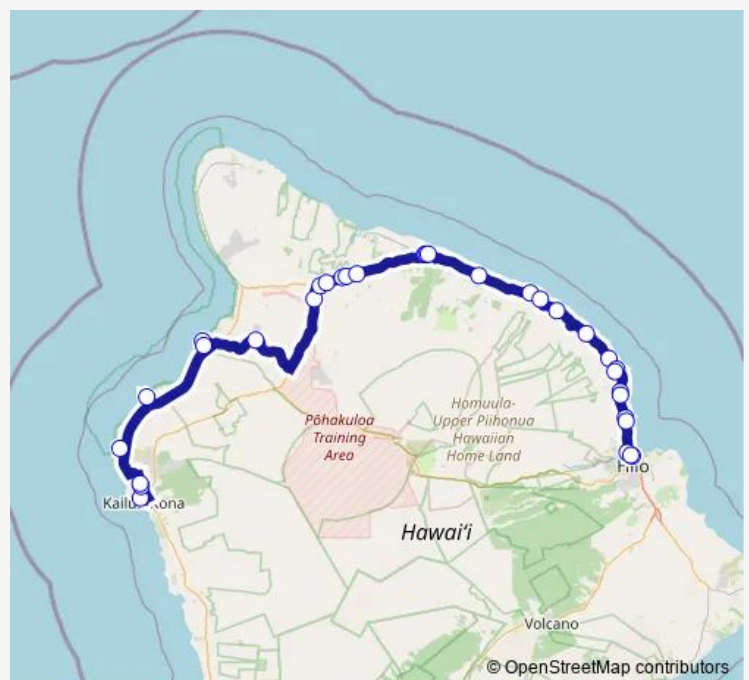

Paauilo Highway 19 @ Paauilo Mill Road (overpass across U.S. Post Office)

Honoka'a Plumeria Street @ Honoka'a Hospital

Route schedule

Mo'oheau Bus Terminal (329 Kamehameha Ave) — Honoka'a Plumeria Street @ Honoka'a Hospital

Monday	14:05
Tuesday	14:05
Wednesday	14:05
Thursday	14:05
Friday	14:05
Saturday	—
Sunday	—

Route info

Direction: Mo'oheau Bus Terminal (329 Kamehameha Ave)

Stops: 16

Trip Duration: 1 hour 14 min

Direction

Luhia Street @ Loloku Street (Target) — Mo'oheau Bus Terminal (329 Kamehameha Ave)

32 stops

[Open route schedule](#)

Luhia Street @ Loloku Street (Target)

Ane Keohokalole Hwy @ Nearside Puohulihuli St (Kealakehe High School)

Ane Keohokalole Hwy @ Farside of Kealakehe Parkway (Across from West Hawai'i Civic Center)

Sunday —

Route info

Direction: Luhia Street @ Loloku Street (Target)

Stops: 32

Trip Duration: 3 hour 31 min

Papaaloa Highway 19 @ Kahawailani Place (Overpass)

Ninole Highway 19 Across from U.S. Post Office

Hakalau Highway 19 @ Old Mamalahoa Highway at
(Overpass)