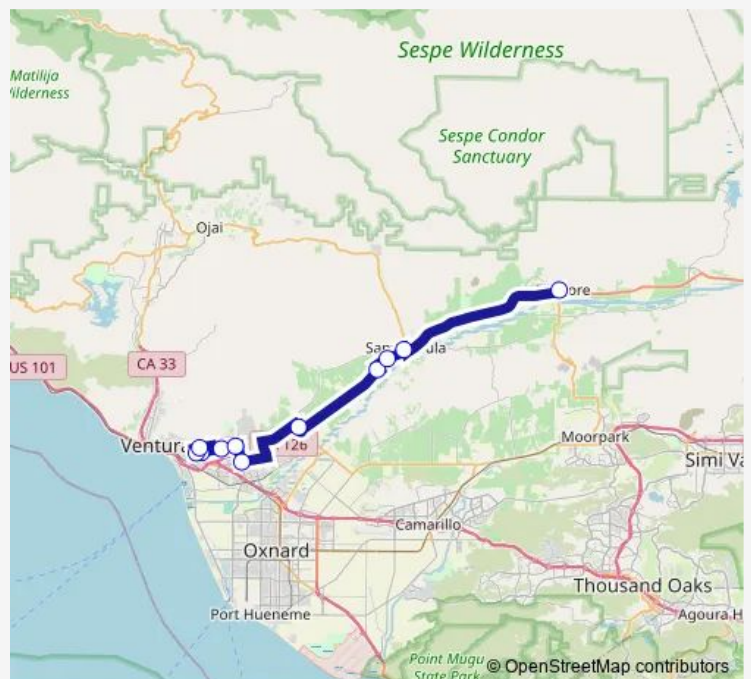

Monday 06:30-21:30

Tuesday 06:30-21:30

Wednesday 06:30-21:30

Thursday 06:30-21:30

Friday 06:30-21:30

Saturday —

Sunday —

Route info

Direction: Pacific View Mall (Ventura Transit Center)

Stops: 11

Trip Duration: 1 hour 4 min

60 — Hwy 126

Direction

Fillmore Active Adult & Community Center — Pacific View Mall (Ventura Transit Center)

11 stops

[Open route schedule](#)

Fillmore Active Adult & Community Center

Santa Paula City Hall

Santa Paula DMV (W Harvard Blvd at S Steckel Dr)

Santa Paula Kmart

Wells Center

Ventura County Government Center (NE Telephone Rd/Victoria Ave)

Friday —

Saturday 08:05-18:35

Sunday 08:05-18:35

Route info

Direction: Ventura Pier

Stops: 8

Trip Duration: 0 hour 52 min

Direction