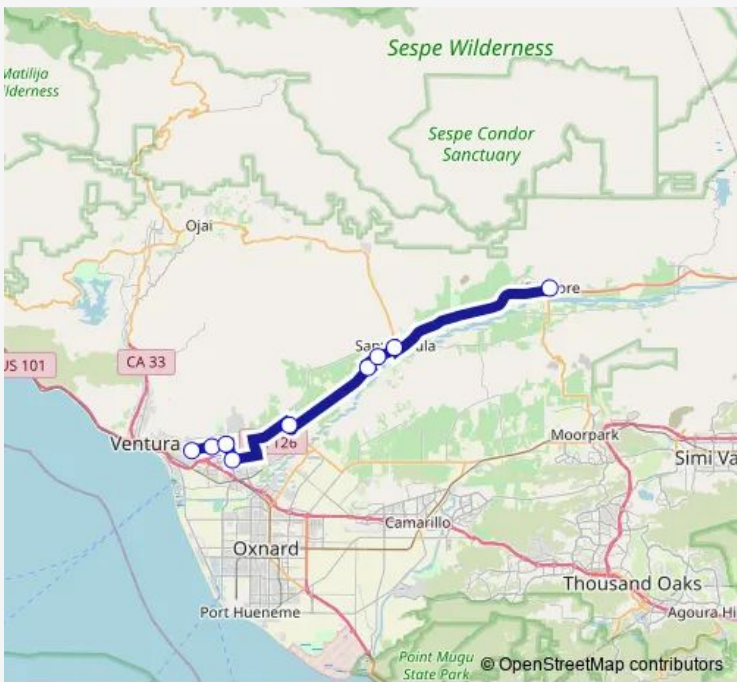

Bus 60 Hwy 126

[Go to website](#)

Direction
 Pacific View Mall (Ventura Transit Center) — Fillmore Active Adult & Community Center

9 stops

[Open route schedule](#)

- Pacific View Mall (Ventura Transit Center)
- Ventura College (SW Corner of Telegraph/Estates Ave)
- Buena High School (SE corner Telegraph/Wake Forest)
- Ventura County Government Center (SE Telephone Rd/Victoria Ave)
- Wells Center
- Santa Paula Kmart
- Santa Paula DMV (W Harvard Blvd at Craig Dr)
- Santa Paula City Hall
- Fillmore Active Adult & Community Center

Route schedule

Pacific View Mall (Ventura Transit Center) — Fillmore Active Adult & Community Center

Monday	07:05-21:30
Tuesday	07:05-21:30
Wednesday	07:05-21:30
Thursday	07:05-21:30
Friday	07:05-21:30
Saturday	08:05-10:05
Sunday	08:05-10:05

Route info

Direction: Pacific View Mall (Ventura Transit Center)

Stops: 9

Trip Duration: 1 hour 1 min

Direction

Fillmore Active Adult & Community Center — Pacific View Mall (Ventura Transit Center)

9 stops

[Open route schedule](#)

Sunday 11:00-18:00

Route info

Direction: Ventura Pier

Stops: 8

Trip Duration: 1 hour 7 min

Direction

Fillmore Active Adult & Community Center — Ventura Pier

8 stops