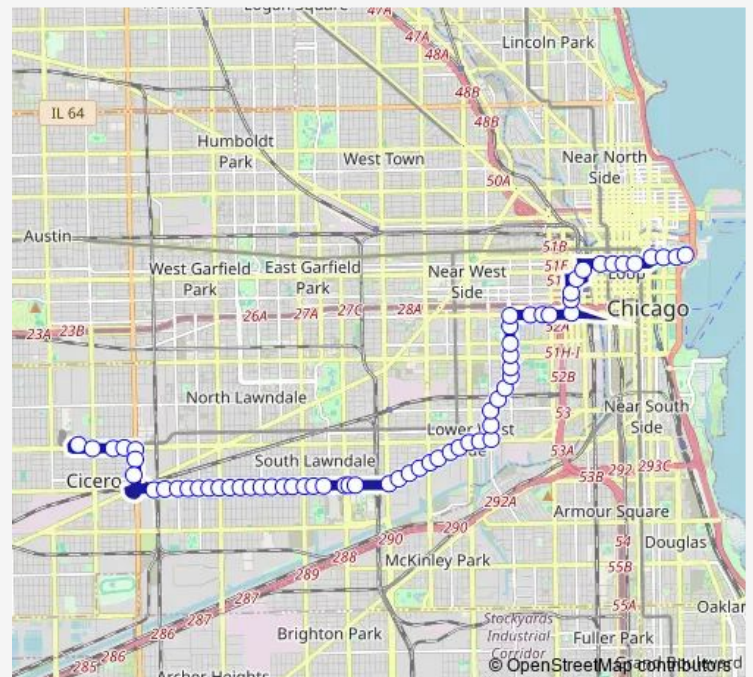

Thursday 00:10-03:40

Friday 00:10-03:40

Saturday 00:10-04:40

Sunday 01:40-04:40

Route info

Direction: Washington & State

Stops: 65

Trip Duration: 0 hour 44 min

60 — Blue Island/26th

Blue Island & 16th Street

Loomis & 18th Street

Loomis & Cullerton

Loomis & Cermak

Cermak & Laflin

Blue Island & Ashland/Cermak

Blue Island & Paulina

Blue Island & Wood

Blue Island & Wolcott

Blue Island & Damen

Blue Island & Hoyne

Blue Island & Leavitt

Blue Island & Oakley

Blue Island & Western

2500 W 26th Street

26th Street & Rockwell

26th Street & Washtenaw

26th Street & California Boulevard

26th Street & California Avenue

26th Street & Francisco

26th Street & Sacramento

26th Street & Albany

26th Street & Kedzie