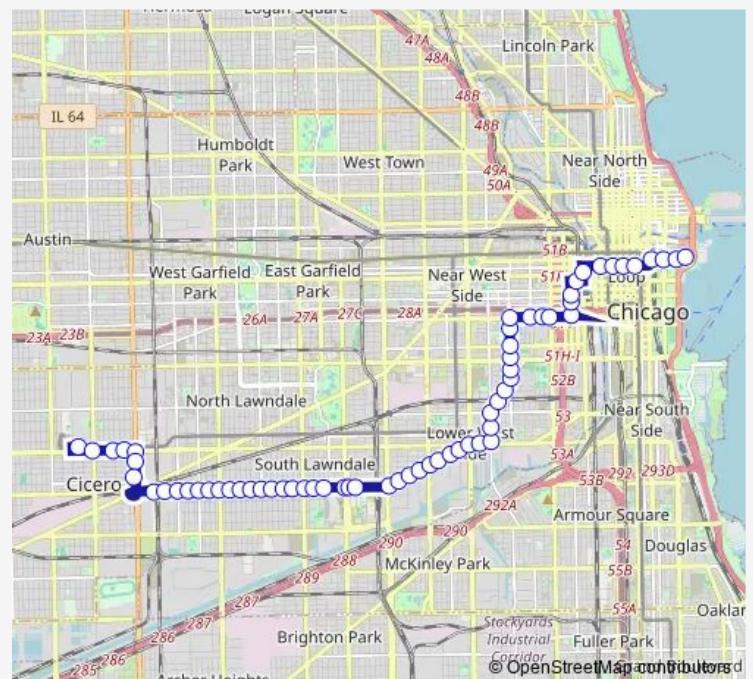

Thursday 00:10-03:40

Friday 00:10-03:40

Saturday 00:10-04:40

Sunday 01:40-04:40

Route info

Direction: Washington & State

Stops: 65

Trip Duration: 0 hour 44 min

60 — Blue Island/26th

Blue Island & 16th Street

Loomis & 18th Street

Loomis & Cullerton

Loomis & Cermak

Cermak & Laflin

Blue Island & Ashland/Cermak

Blue Island & Paulina

Blue Island & Wood

Blue Island & Wolcott

Blue Island & Damen

Blue Island & Hoyne

Blue Island & Leavitt

Blue Island & Oakley

Blue Island & Western

2500 W 26th Street

26th Street & Rockwell

26th Street & Washtenaw

26th Street & California Boulevard

26th Street & California Avenue

26th Street & Francisco

26th Street & Sacramento

26th Street & Albany

26th Street & Kedzie