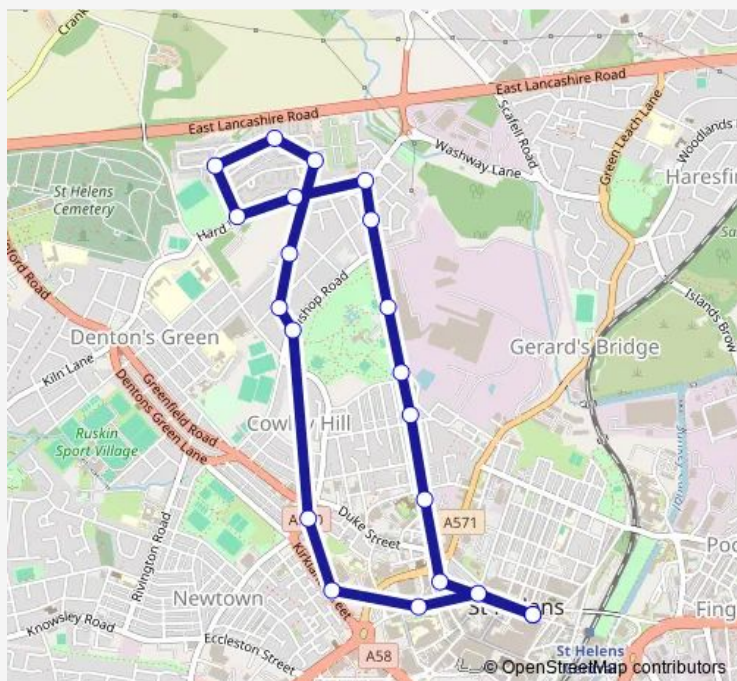

Mill Street

Windle Street

Rutland Street

Mansion House

Rivington Avenue

City Road

Princess Avenue

Windle Hall Drive

Thursday 08:30-17:10

Friday 08:30-17:10

Saturday 08:30-17:10

Sunday —

Route info

Direction: St Helens Bus Station

Stops: 21

Trip Duration: 0 hour 30 min

60 — St Helens Bus Station - St Helens Bus Station

Direction

St Helens Bus Station — St Helens Bus Station

21 stops

[Open route schedule](#)

St Helens Bus Station

Baldwin Street

Mill Street

Windle Street

Rutland Street

Mansion House

Bishop Road

Rivington Avenue

City Road

Princess Avenue

Windle Hall Drive