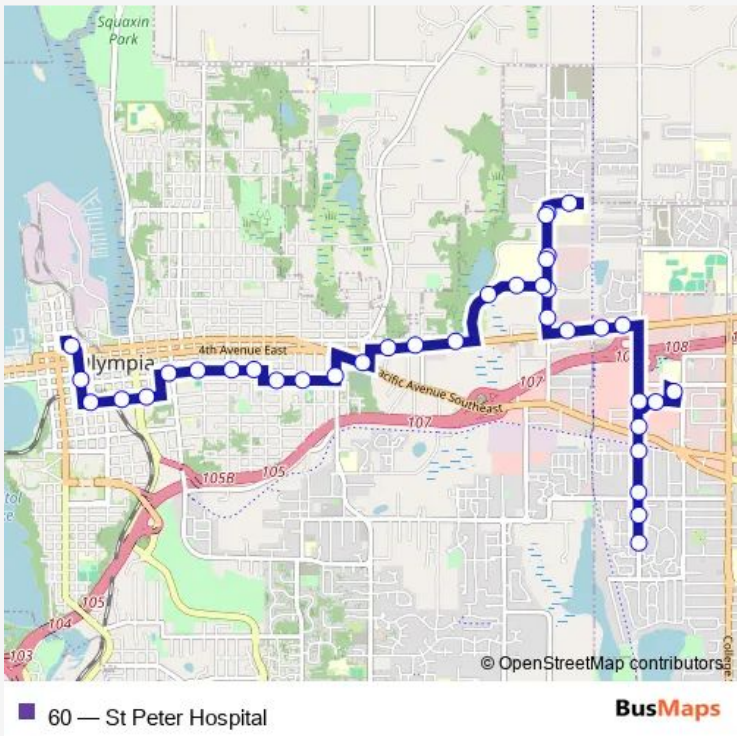

Direction
 Panorama — Olympia Transit Center
 37 stops
[Open route schedule](#)

- Panorama
- Sleater Kinney Rd at Circle Ln
- Sleater Kinney Rd at 14th Ave
- Sleater Kinney Rd at Lacey Blvd
- Sleater Kinney Rd at Pacific Ave
- 7th Ave at Sleater-Kinney Rd
- Lacey Transit Center
- Sleater Kinney Rd at 7th Ave
- Martin Way at Sleater Kinney Rd
- 3924 Martin Way
- 3700 Martin Way
- Lilly Rd at Mary Elder Rd
- Lilly Rd at Ensign Rd
- Lilly Rd at 10th Ave
- Lilly Rd at 12th Ave
- Kaiser Permanente Bldg.
- Lilly Rd at 12th Ave
- Providence St. Peter Medical Center
- Ensign Rd at Lilly Rd
- Providence St. Peter Emergency
- Ensign Rd at Providence Ln

Route schedule
 Panorama — Olympia Transit Center

Monday	05:49-19:07
Tuesday	05:49-19:07
Wednesday	05:49-19:07
Thursday	05:49-19:07
Friday	05:49-19:07
Saturday	07:07-19:07
Sunday	07:07-19:07

Route info
 Direction: Panorama
 Stops: 37
 Trip Duration: 0 hour 42 min

Tuesday 06:01-18:30

Wednesday 06:01-18:30

Thursday 06:01-18:30

Friday 06:01-18:30

Saturday 07:01-18:30

Sunday 07:01-18:30

Route info

Direction: Olympia Transit Center

Stops: 40

Trip Duration: 0 hour 37 min

Lilly Rd at Mary Elder Rd

Martin Way at Lilly Rd

3775 Martin Way

Martin Way at Sleater Kinney

Sleater Kinney Rd at 6th Ave

7th Ave at Sleater-Kinney Rd