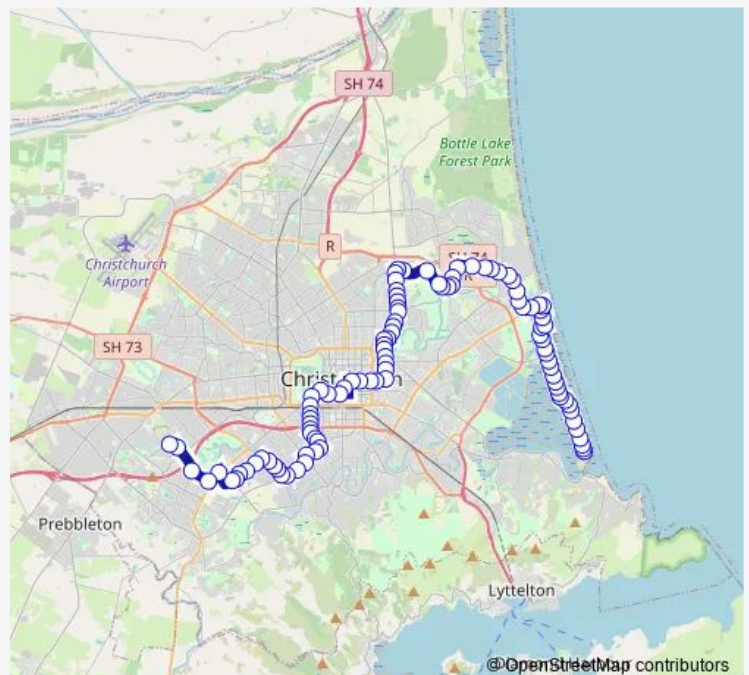

Wednesday 05:20-22:30

Thursday 05:20-22:30

Friday 05:20-22:30

Saturday 05:30-23:30

Sunday 07:00-22:30

**Route info**

Direction: Rocking Horse Rd

Stops: 101

Trip Duration: 1 hour 30 min

60 — Hillmorton/Southshore

Oram Ave near Rodney St

Oram Ave near Hood St

New Brighton (Oram Ave)

Marine Parade near Beresford Street

Hawke St near Keppel St

Hawke St near Convoy St

Keyes Rd near Lonsdale St

Keyes Rd near Rawson St

Keyes Rd near Sinclair St

Keyes Rd

Rookwood Ave near Marriotts Rd

Travis Rd near Bower Ave

Travis Rd near Blue Gum Pl

Travis Rd near Atlantis St

## Route info

Direction: Corsair Dr - The Landing

Stops: 95

Trip Duration: 1 hour 26 min

Selwyn St near Fairfield Ave

Selwyn St near Harman St

Selwyn St near Hazeldean Rd

Hagley Ave near Selwyn St