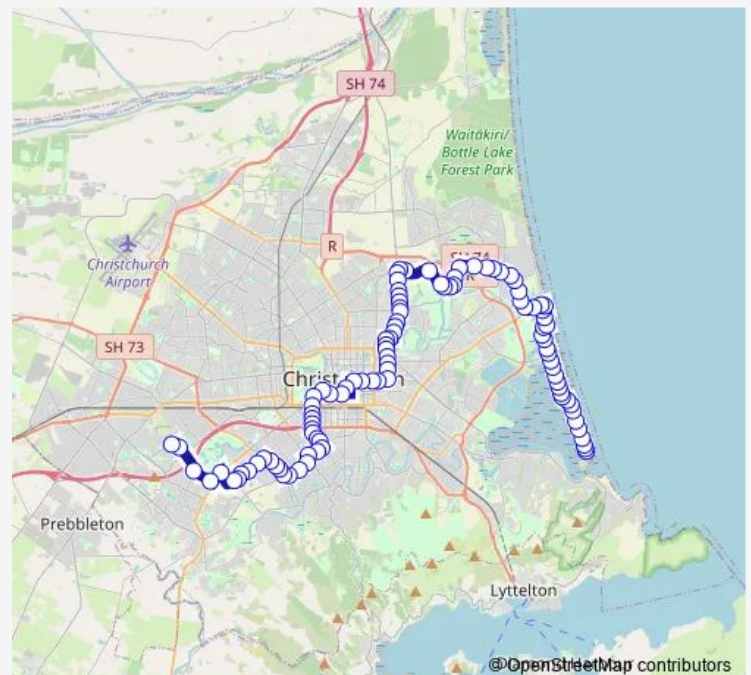

Estuary Rd near Bellamy Ave

Union St near Tovey St

Union St near Mountbatten St

Rodney St near Union St

Route schedule

Rocking Horse Rd — Corsair Drive

Monday 05:20-22:30

Tuesday 05:20-22:30

Wednesday 05:20-22:30

Thursday 05:20-22:30

Friday 05:20-22:30

Saturday 05:30-23:00

Sunday 07:00-22:30

Route info

Direction: Rocking Horse Rd

Stops: 101

Trip Duration: 1 hour 26 min

60 — Hillmorton/Southshore

Oram Ave near Rodney St

Oram Ave near Hood St

New Brighton (Oram Ave)

Marine Parade near Beresford Street

Hawke St near Keppel St

Hawke St near Convoy St

Keyes Rd near Lonsdale St

Keyes Rd near Rawson St

Keyes Rd near Sinclair St

Keyes Rd

Rookwood Ave near Marriotts Rd

Travis Rd near Bower Ave

Travis Rd near Blue Gum Pl

Travis Rd near Atlantis St