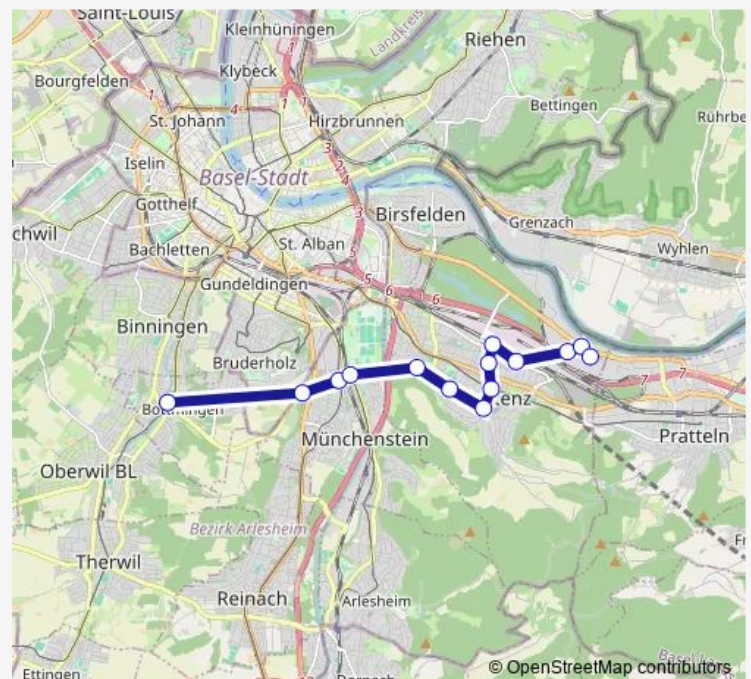

### Route schedule

Bottmingen, Schloss — Muttenz, Industriepark

Monday 05:43

Tuesday 05:43

Wednesday 05:43

Thursday 05:43

Friday 05:43

Saturday —

### Route info

Direction: Bottmingen, Schloss

Stops: 14

Trip Duration: 0 hour 24 min

■ 60 — B 60

60 Bus time schedules and route maps are available in an offline PDF at [busmaps.com](https://busmaps.com). Use the [busmaps.com](https://busmaps.com) website to see live bus times, train schedule or subway schedule, and step-by-step directions for all public transit in Basel