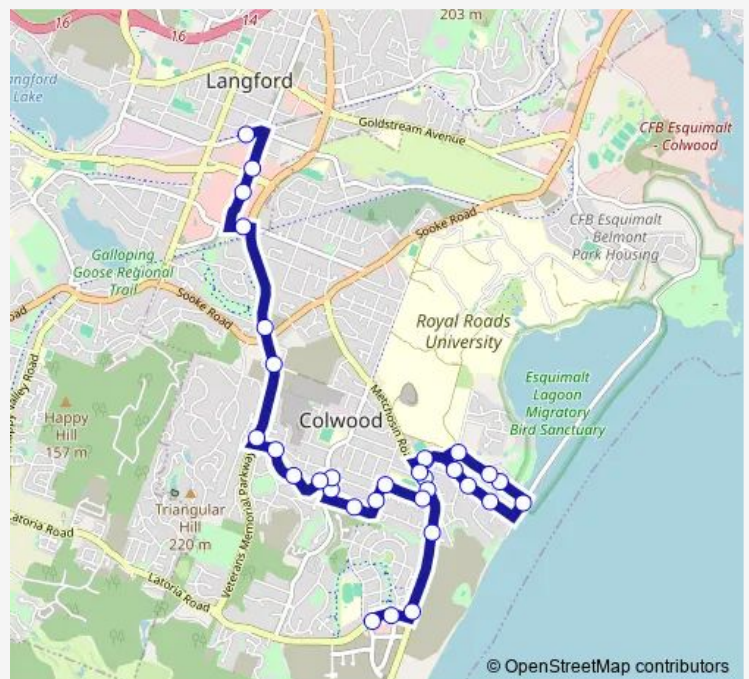

Painter Rd at Dressler Rd

400 Blk Dressler Rd

Wishart Rd at Webb Pl

Route schedule

Latoria Blvd at Ryder Hesjedal Way — Langford Exch Bay B

| | |
|-----------|-------------|
| Monday | 06:42-22:09 |
| Tuesday | 06:42-22:09 |
| Wednesday | 06:42-22:09 |
| Thursday | 06:42-22:09 |
| Friday | 06:42-22:09 |
| Saturday | 07:11-21:15 |
| Sunday | 08:13-21:15 |

Route info

Direction: Latoria Blvd at Ryder Hesjedal Way

Stops: 32

Trip Duration: 0 hour 31 min

60 — Wishart / Langford Exch

Wishart Rd at Stornoway Dr

Stornoway Dr at Strathdee Pl

Stornoway Dr at Saint Troy Pl

Phipps Rd at Langford Pky

Langford Exch Bay B

Direction

Langford Exch Bay B — Latoria Blvd at Ryder Hesjedal Way

31 stops

[Open route schedule](#)

Langford Exch Bay B

Langford Exch (Jacklin Rd) Bay E

Route info

Direction: Langford Exch Bay B

Stops: 31

Trip Duration: 0 hour 31 min

Lagoon Rd at Heatherbell Rd

Lagoon Rd at Metchosin Rd

Metchosin Rd at Farview Rd

Metchosin Rd at Benhomer Dr