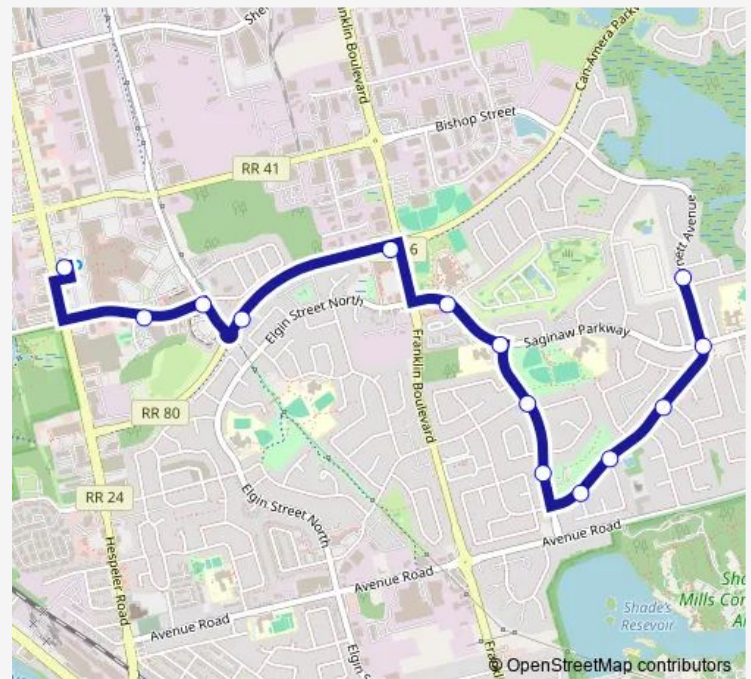

Burnett / Benn

Burnett / Drumlin

Burnett / Saginaw

Burnett / Glenvalley

Route schedule

Cambridge Centre Station — Burnett / Glenvalley

Monday 06:00-21:30

Tuesday 06:00-21:30

Wednesday 06:00-21:30

Thursday 06:00-21:30

Friday 06:00-21:30

Saturday 07:00-18:30

Sunday —

Route info

Direction: Cambridge Centre Station

Stops: 14

Trip Duration: 0 hour 13 min

■ 60 — Burnett

Direction

Burnett / Glenvalley — Cambridge Centre Station

11 stops

[Open route schedule](#)

Burnett / Glenvalley

Burnett / Wood Grove

Saturday 07:13-18:43

Sunday —

Route info

Direction: Burnett / Glenvalley

Stops: 11

Trip Duration: 0 hour 12 min

60 Bus time schedules and route maps are available in an offline PDF at busmaps.com. Use the busmaps.com website to see live bus times, train schedule or subway schedule, and step-by-step directions for all public transit in Kitchener