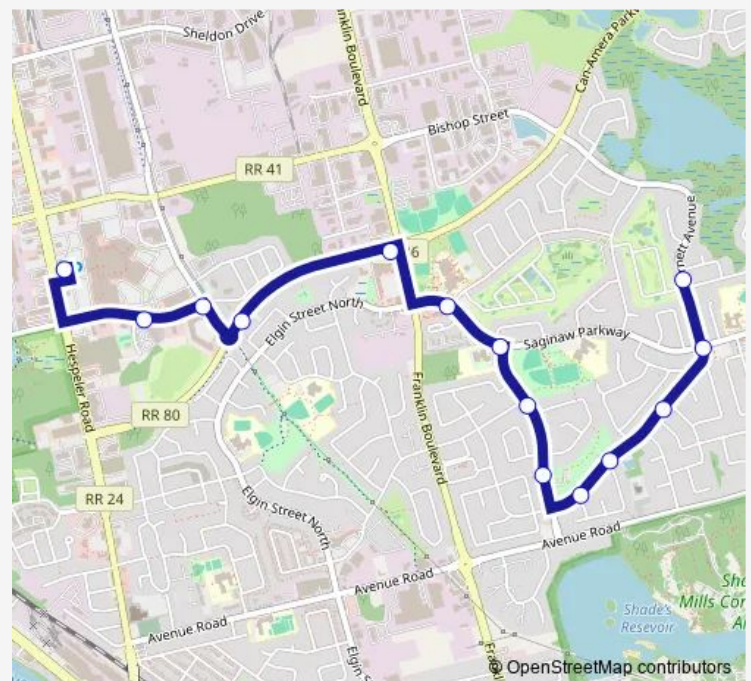

Burnett / Benn

Burnett / Drumlin

Burnett / Saginaw

Burnett / Glenvalley

Route schedule

Cambridge Centre Station — Burnett / Glenvalley

Monday 06:00-21:30

Tuesday 06:00-21:30

Wednesday 06:00-21:30

Thursday 06:00-21:30

Friday 06:00-21:30

Saturday 07:00-18:30

Sunday —

Route info

Direction: Cambridge Centre Station

Stops: 14

Trip Duration: 0 hour 12 min

■ 60 — Burnett

Direction

Burnett / Glenvalley — Cambridge Centre Station

11 stops

[Open route schedule](#)

Burnett / Glenvalley

Burnett / Wood Grove