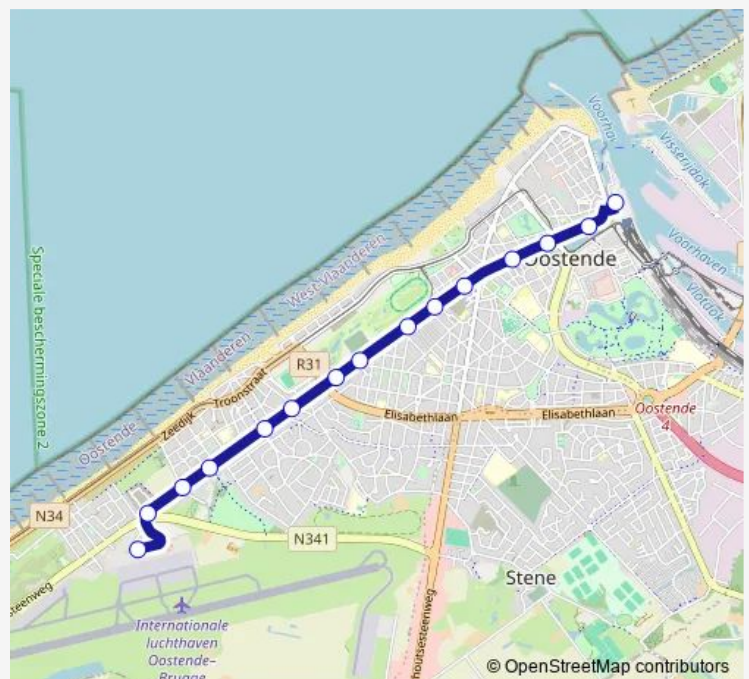

### Route schedule

Raversijde Transvaalstraat — Oostende Station perron 10

Monday 07:21-19:54

Tuesday 07:21-19:54

Wednesday 07:21-19:54

Thursday 07:21-19:54

Friday 07:21-19:54

Saturday 08:51-19:56

### Route info

Direction: Raversijde Transvaalstraat

Stops: 17

Trip Duration: 0 hour 19 min