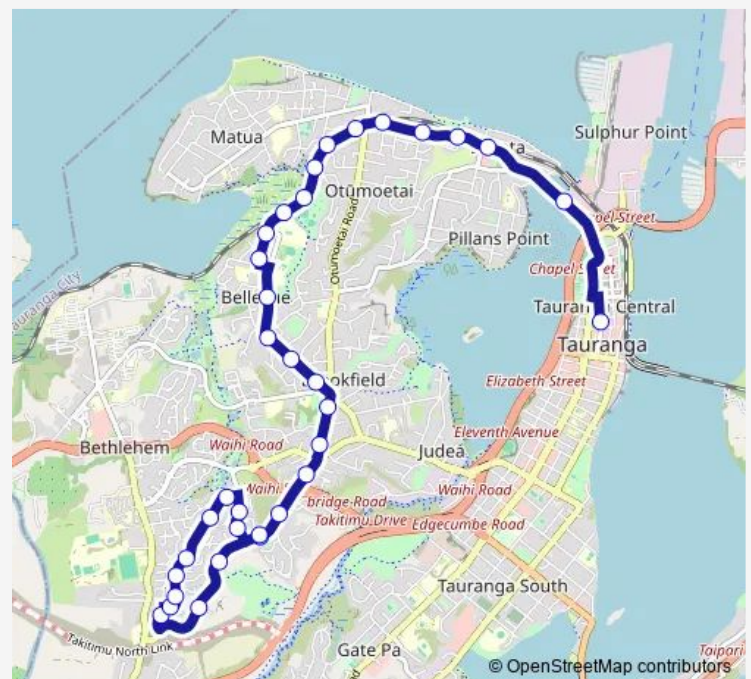

Monday 05:54-20:09

Tuesday 05:54-20:09

Wednesday 05:54-20:09

Thursday 05:54-20:09

Friday 05:54-20:09

Saturday 06:17-19:17

Sunday 06:17-19:17

Route info

Direction: Cambridge Road - Bethlehem Views

Stops: 34

Trip Duration: 0 hour 30 min

60 — Cambridge Heights - Brookfield - Ngatai Road - Tauranga City

Windsor Road - Opposite Bellevue Park

Queen Road - Princess Road - North

Otumoetai Road - Opposite David Street

Cambridge Road - Chester Street

Cambridge Road - Westminster Drive

Cambridge Road - Bethlehem Views

Route schedule

Tauranga City - Durham Street (Stand C) — Cambridge Road - Bethlehem Views

Direction: Tauranga City - Durham Street (Stand C)

Stops: 23

Trip Duration: 0 hour 19 min

60 Bus time schedules and route maps are available in an offline PDF at busmaps.com. Use the busmaps.com website to see live bus times, train schedule or subway schedule, and step-by-step directions for all public transit in Tauranga