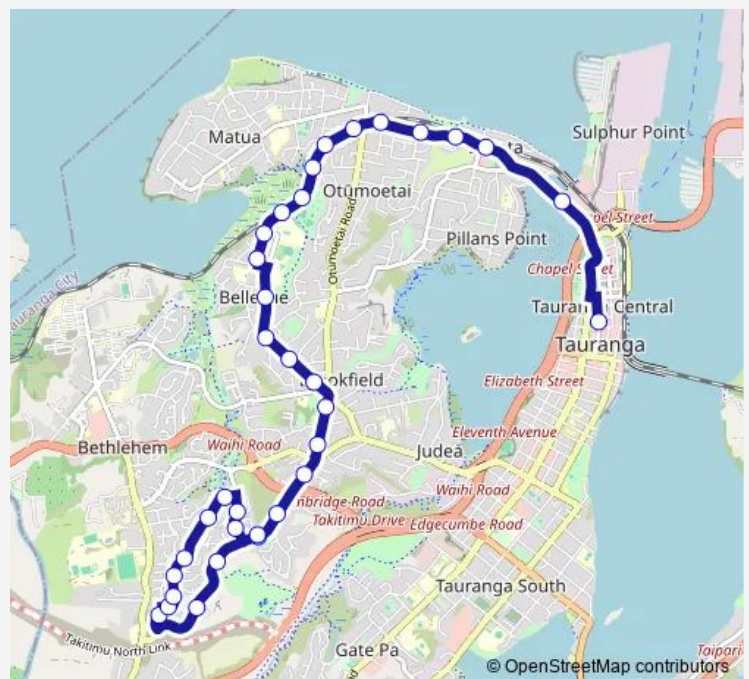

Monday 05:54-20:09

Tuesday 05:54-20:09

Wednesday 05:54-20:09

Thursday 05:54-20:09

Friday 05:54-20:09

Saturday 06:17-19:17

Sunday 06:17-19:17

Route info

Direction: Cambridge Road - Bethlehem Views

Stops: 34

Trip Duration: 0 hour 30 min

60 — Cambridge Heights - Brookfield - Ngatai Road - Tauranga City

Windsor Road - Opposite Bellevue Park

Queen Road - Princess Road - North

Otumoetai Road - Opposite David Street

Cambridge Road - Chester Street

Cambridge Road - Westminster Drive

Cambridge Road - Bethlehem Views

Route schedule

Tauranga City - Durham Street (Stand C) — Cambridge Road - Bethlehem Views

Direction: Tauranga City - Durham Street (Stand C)

Stops: 23

Trip Duration: 0 hour 19 min

60 Bus time schedules and route maps are available in an offline PDF at busmaps.com. Use the busmaps.com website to see live bus times, train schedule or subway schedule, and step-by-step directions for all public transit in Tauranga