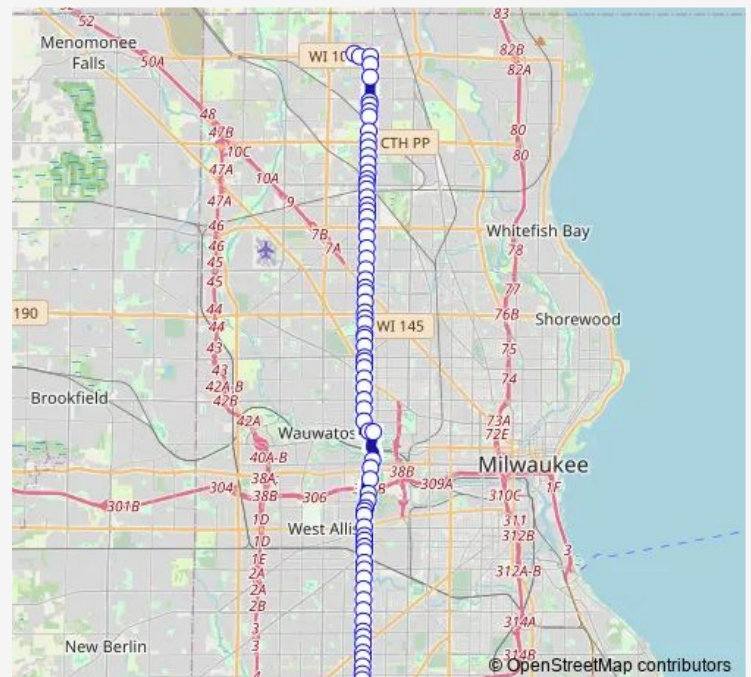

N60 & Douglas

N60 & Florist

N60 & Bobolink

Route schedule

Park Plaza & Brown Deer — Layton Avenue & 5850 W.

Monday 04:29-00:52⁺¹

Tuesday 04:29-00:52⁺¹

Wednesday 04:29-00:52⁺¹

Thursday 04:29-00:52⁺¹

Friday 04:29-00:52⁺¹

Saturday 05:30-00:51⁺¹

Sunday 05:51-00:46⁺¹

Route info

Direction: Park Plaza & Brown Deer

Stops: 81

Trip Duration: 1 hour 12 min

■ 60 — 60th Street

N60 & Carmen

N60 & Silver Spring

N60 & Custer

N60 & Villard

N60 & Fairmount

N60 & Hampton

N60 & Glendale

Friday 04:28-00:15⁺¹

Saturday 05:12-23:43

Sunday 06:06-00:15⁺¹

Route info

Direction: Layton Avenue & 5850 W.

Stops: 81

Trip Duration: 1 hour 4 min

Hawley & Main